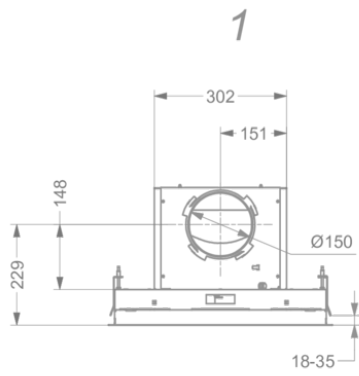

Dimensions

▪ Product dimensions (WxDxH) (mm)	1168 x 508 x 319
▪ Height incl. mounting clamps (without motorbox) (mm)	133
▪ Width flange (mm)	15
▪ Dimensions cut-out opening (WxD) (mm)	1145 x 485
▪ Advised mounting height induction hobs (Hmin-Hmax) (mm)	600 - 1600
▪ Advised mounting height gas hobs (Hmin-Hmax) (mm)	650 - 1600
▪ Advised mounting height ceramic hobs (Hmin-Hmax) (mm)	600 - 1600
▪ Diameter outlet (mm)	150
▪ Position exhaust	Top, Right, Left, Front, Back

Lighting

▪ Functional light dimmable	-
▪ Soft-ON/OFF	-
▪ External light connector	220-230V / max 300W / Not Dimmable

Airflow and noise level

▪ Free airflow (m ³ /h)	815
▪ Airflow (m ³ /h) measured according to EN 61591	
▪ Sound regulation according to EN 60704-2-13	

Technical specifications

▪ Maximum power (W)	105
▪ Voltage appliance (V)	230
▪ Frequency (Hz)	50
▪ Power consumption in stand-by-mode (Ps) (W)	0.29
▪ Net weight (kg)	24
▪ Length power supply cable (m)	1,2