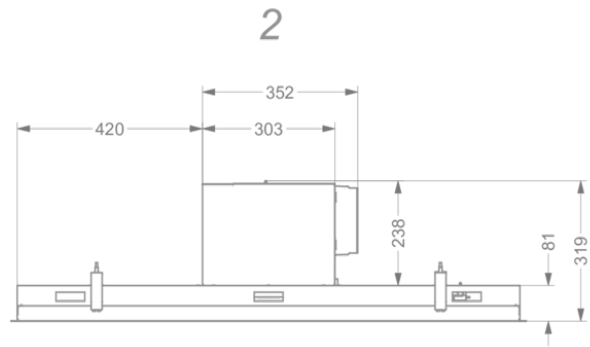

Dimensions

▪ Product dimensions (WxDxH) (mm)	1168 x 508 x 319
▪ Height incl. mounting clamps (without motorbox) (mm)	133
▪ Width flange (mm)	15
▪ Dimensions cut-out opening (WxD) (mm)	1145 x 485
▪ Advised mounting height induction hobs (Hmin-Hmax) (mm)	600 - 1600
▪ Advised mounting height gas hobs (Hmin-Hmax) (mm)	650 - 1600
▪ Advised mounting height ceramic hobs (Hmin-Hmax) (mm)	600 - 1600
▪ Diameter outlet (mm)	150
▪ Position exhaust	Top, Right, Left, Front, Back

Lighting

▪ Functional light dimmable	-
▪ Soft-ON/OFF	-
▪ External light connector	220-230V / max 300W / Not Dimmable

Airflow and noise level

▪ Free airflow (m ³ /h)	815
▪ Airflow (m ³ /h) measured according to EN 61591	
▪ Sound regulation according to EN 60704-2-13	

Technical specifications

▪ Maximum power (W)	105
▪ Voltage appliance (V)	230
▪ Frequency (Hz)	50
▪ Power consumption in stand-by-mode (Ps) (W)	0.29
▪ Net weight (kg)	24
▪ Length power supply cable (m)	1,2