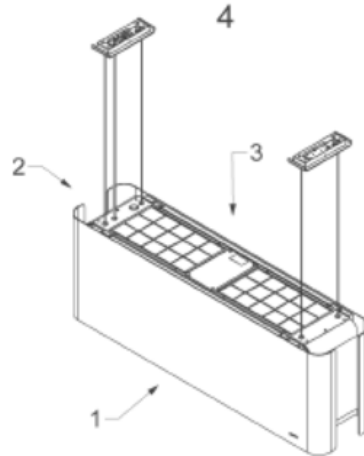

Airflow and noise level

▪ Sound pressure speed 4 (dB(A)) / Sound power speed 4 (dB(A))	57 / 69

Technical specifications

▪ Maximum power	202
▪ Voltage (V)	220-230
▪ Frequency (Hz)	50
▪ Net weight (kg)	35,5