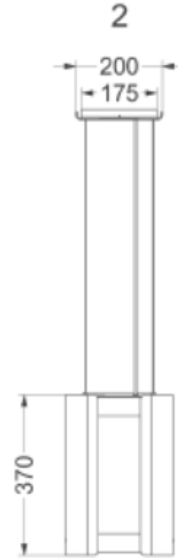

Island mounted
Mood 108 cm
White

EAN 5414425075508

Functions & features

▪ Control method	Remote control
▪ Number of speeds	4
▪ Motor	Integrated
▪ Sound absorber	Integrated
▪ Recirculation	Standard, Monoblock
▪ InTouch function	Standard
▪ Auto stop	▪
▪ Delayed switch off (minutes)	30
▪ Number of grease filters	4
▪ Grease filter	7550030
▪ Grease filter cleaning indication	▪
▪ Recirculation filter cleaning indication	▪

Dimensions

▪ Product dimensions exhaust (WxDxHmin-Hmax) (mm)	1080 x 246 x -
▪ Product dimensions recirculation (WxDxHmin-Hmax) (mm)	1080 x 246 x 370 - 370
▪ Advised mounting height induction hobs (Hmin-Hmax) (mm)	650 - 850
▪ Advised mounting height gas hobs (Hmin-Hmax) (mm)	650 - 850
▪ Advised mounting height ceramic hobs (Hmin-Hmax) (mm)	600 - 850
▪ Position exhaust	Top

Airflow and noise level

▪ Free airflow (m ³ /h)	1010
▪ Airflow (m ³ /h) measured according to EN 61591	
▪ Sound regulation according to EN 60704-2-13	
▪ Airflow speed 1 (m ³ /h)	324
▪ Airflow speed 2 (m ³ /h)	432
▪ Airflow speed 3 (m ³ /h)	534
▪ Airflow speed 4 (m ³ /h)	661
▪ Sound pressure speed 1 (dB(A)) / Sound power speed 1 (dB(A))	41 / 53
▪ Sound pressure speed 2 (dB(A)) / Sound power speed 2 (dB(A))	47 / 59
▪ Sound pressure speed 3 (dB(A)) / Sound power speed 3 (dB(A))	52 / 64

Airflow and noise level

▪ Sound pressure speed 4 (dB(A)) / Sound power speed 4 (dB(A))	57 / 69
--	---------

Technical specifications

▪ Maximum power	202
▪ Voltage (V)	220-230
▪ Frequency (Hz)	50
▪ Net weight (kg)	35,5