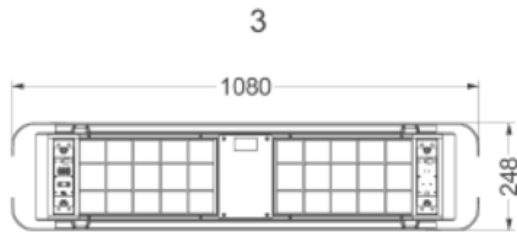

Airflow and noise level

▪ Sound pressure speed 4 (dB(A)) / Sound power speed 4 (dB(A))	57 / 69

Technical specifications

▪ Maximum power	202
▪ Voltage (V)	220-230
▪ Frequency (Hz)	50
▪ Net weight (kg)	35,5