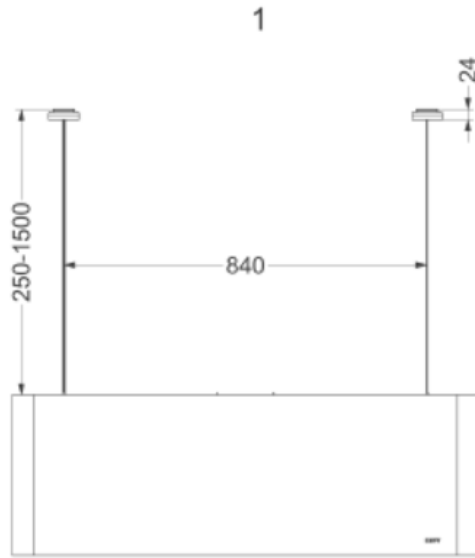

Airflow and noise level

▪ Sound pressure speed 4 (dB(A)) / Sound power speed 4 (dB(A))	57 / 69

Technical specifications

▪ Maximum power	202
▪ Voltage (V)	220-230
▪ Frequency (Hz)	50
▪ Net weight (kg)	35,5