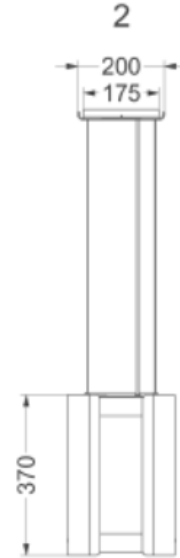

Island mounted
Mood 108 cm
Black

EAN 5414425193288

Functions & features

▪ Control method	Remote control
▪ Number of speeds	4
▪ Motor	Integrated
▪ Sound absorber	Integrated
▪ Recirculation	Standard, Monoblock
▪ InTouch function	Standard
▪ Auto stop	▪
▪ Delayed switch off (minutes)	30
▪ Number of grease filters	4
▪ Grease filter	7550030
▪ Grease filter cleaning indication	▪
▪ Recirculation filter cleaning indication	▪

Dimensions

▪ Product dimensions exhaust (WxDxHmin-Hmax) (mm)	1080 x 246 x -
▪ Product dimensions recirculation (WxDxHmin-Hmax) (mm)	1080 x 246 x 370 - 370
▪ Advised mounting height induction hobs (Hmin-Hmax) (mm)	650 - 850
▪ Advised mounting height gas hobs (Hmin-Hmax) (mm)	650 - 850
▪ Advised mounting height ceramic hobs (Hmin-Hmax) (mm)	600 - 850
▪ Position exhaust	Top

Airflow and noise level

▪ Free airflow (m ³ /h)	1010
▪ Airflow (m ³ /h) measured according to EN 61591	
▪ Sound regulation according to EN 60704-2-13	
▪ Airflow speed 1 (m ³ /h)	324
▪ Airflow speed 2 (m ³ /h)	432
▪ Airflow speed 3 (m ³ /h)	534
▪ Airflow speed 4 (m ³ /h)	661
▪ Sound pressure speed 1 (dB(A)) / Sound power speed 1 (dB(A))	41 / 53
▪ Sound pressure speed 2 (dB(A)) / Sound power speed 2 (dB(A))	47 / 59
▪ Sound pressure speed 3 (dB(A)) / Sound power speed 3 (dB(A))	52 / 64

Airflow and noise level

▪ Sound pressure speed 4 (dB(A)) / Sound power speed 4 (dB(A))	57 / 69
----------------------------------------------------------------	---------

Technical specifications

▪ Maximum power	202
▪ Voltage (V)	220-230
▪ Frequency (Hz)	50
▪ Net weight (kg)	35,5