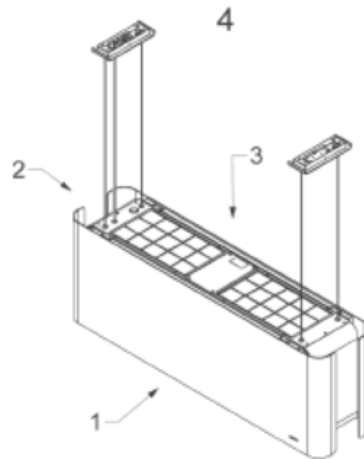

Airflow and noise level

▪ Sound pressure speed 4 (dB(A)) / Sound power speed 4 (dB(A))	57 / 69

Technical specifications

▪ Maximum power	202
▪ Voltage (V)	220-230
▪ Frequency (Hz)	50
▪ Net weight (kg)	35,5