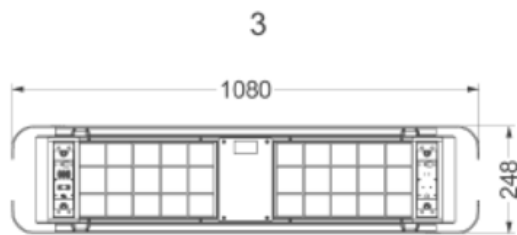

Airflow and noise level

▪ Sound pressure speed 4 (dB(A)) / Sound power speed 4 (dB(A))	57 / 69

Technical specifications

▪ Maximum power	202
▪ Voltage (V)	220-230
▪ Frequency (Hz)	50
▪ Net weight (kg)	35,5