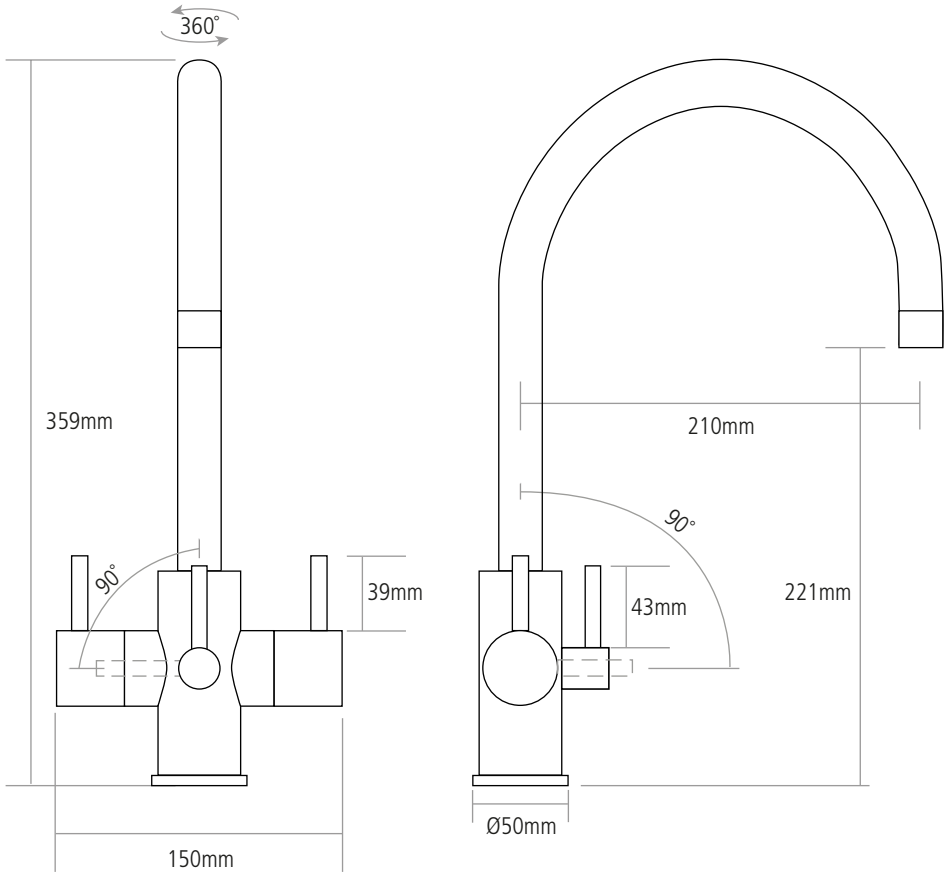

DIMENSIONS

Worktop cut-out 35mm required