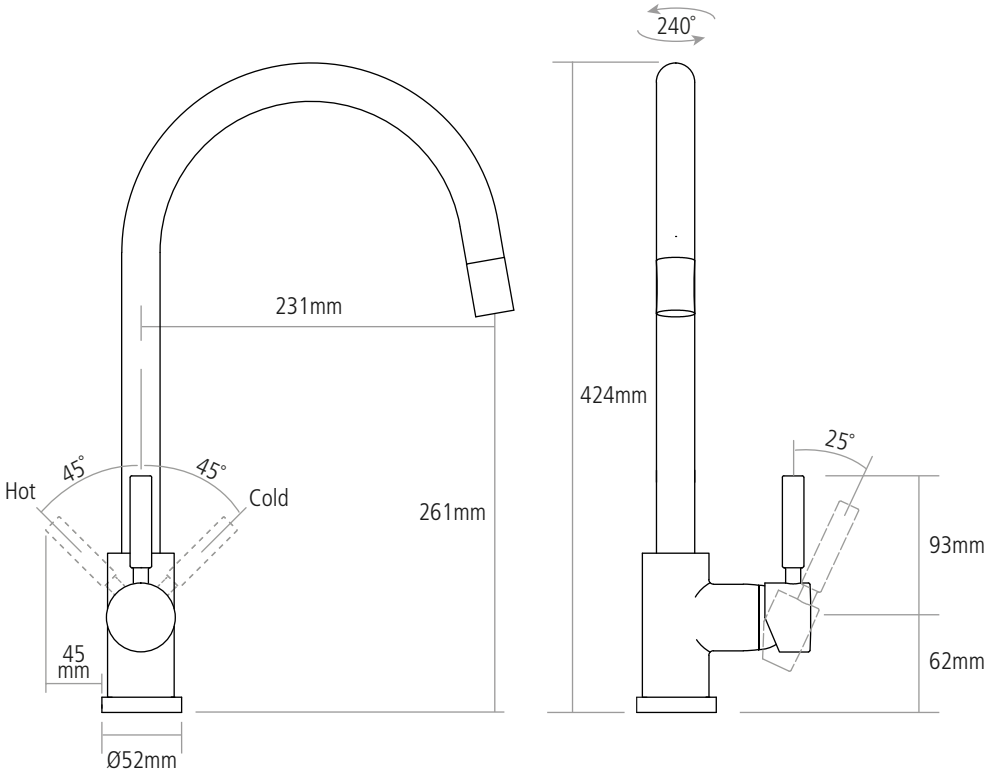

DIMENSIONS

Worktop cut-out 35mm required
Note: Pull-out hose extended by 650mm