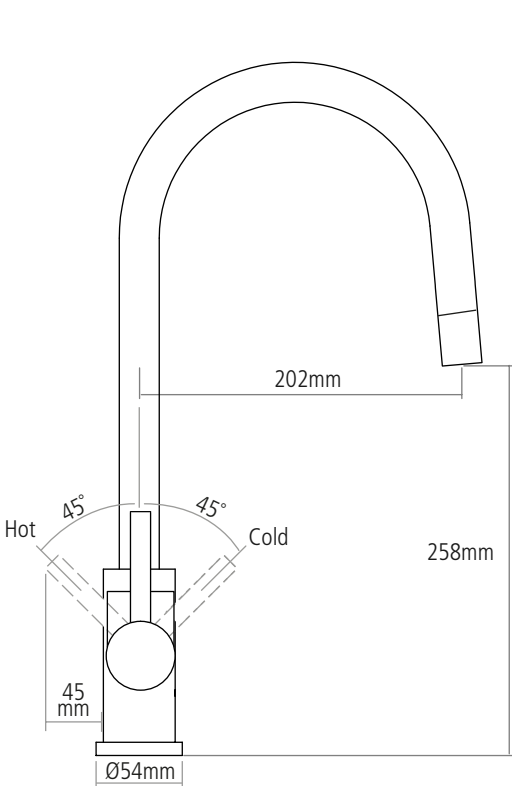

DIMENSIONS

Worktop cut-out 35mm required
Note: Pull-out hose extended by 500mm