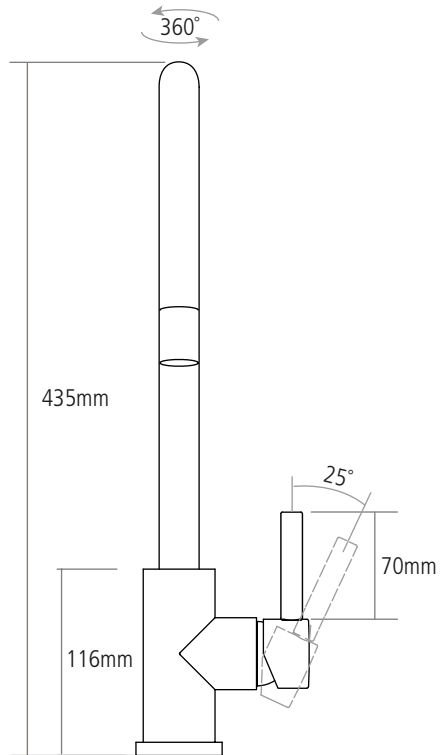

DIMENSIONS

Worktop cut-out 35mm required
Note: Pull-out hose extended by 500mm