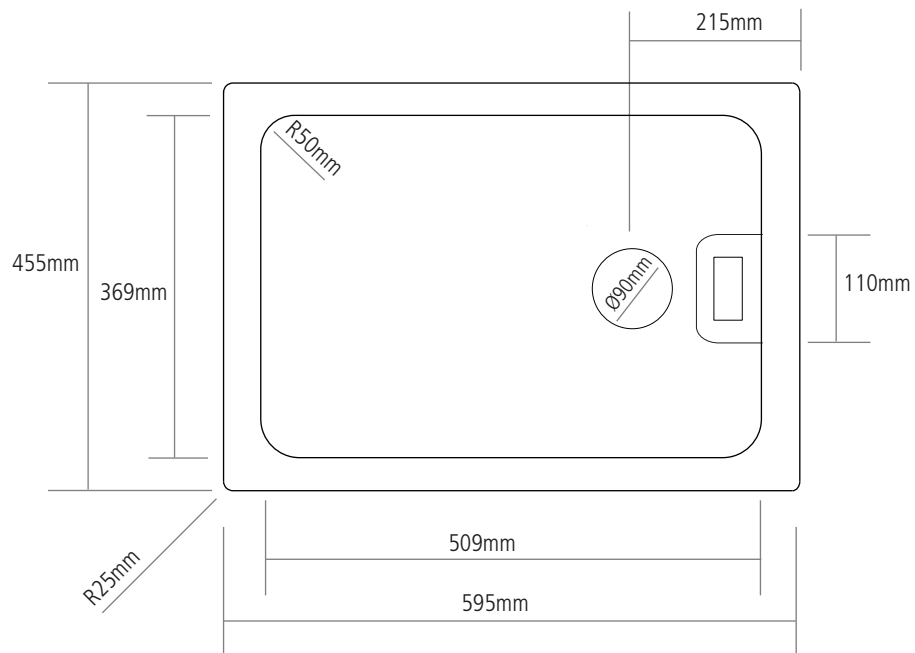

DIMENSIONS

BOWL DEPTH: 225MM

OVERALL BOWL DEPTH: 250MM

MIN. BASE UNIT: 600MM

SINK TAPERS FROM BOTTOM

TO TOP BY APPROX. 8MM

FRONT ON

SIDE ON