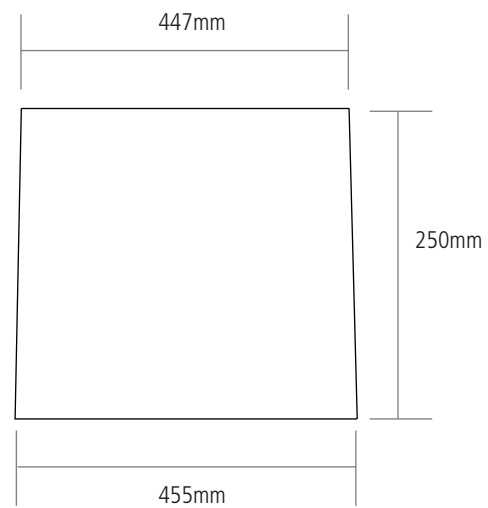

DIMENSIONS

BOWL DEPTH: 225MM

OVERALL BOWL DEPTH: 250MM

MIN. BASE UNIT: 600MM

SINK TAPERS FROM BOTTOM

TO TOP BY APPROX. 8MM

FRONT ON

SIDE ON