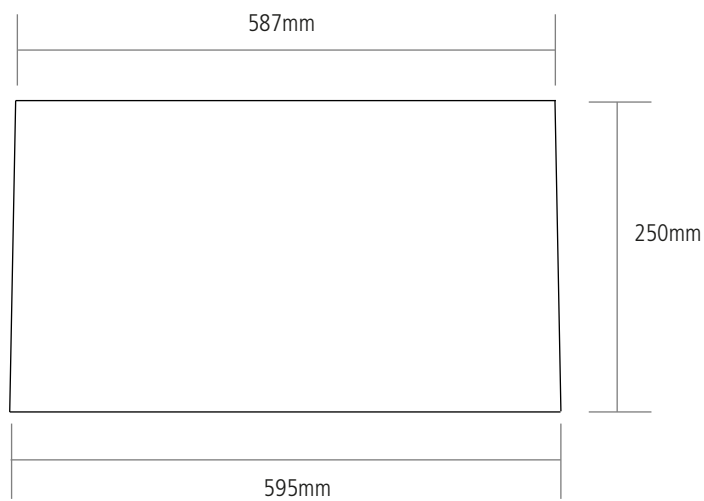

DIMENSIONS

BOWL DEPTH: 225MM

OVERALL BOWL DEPTH: 250MM

MIN. BASE UNIT: 600MM

SINK TAPERS FROM BOTTOM

TO TOP BY APPROX. 8MM

FRONT ON

SIDE ON