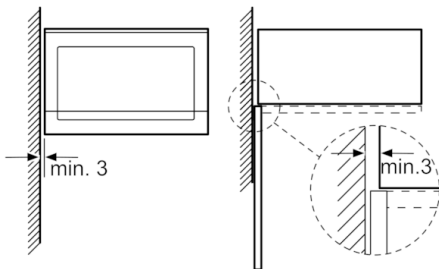

### **Design**

- LED Display, red display
- Side opening door, left hinged
- 31.5 cm Glass turntable
- Cavity inner surface: Stainless steel

### **Performance/technical information**

- Cavity volume: 25 l
- 130 cm Cable length
- Total connected load electric: 1.45 KW
- Nominal voltage: 230 - 240 V
- Appliance dimension (hxwxd): 382 mm x 594 mm x 388 mm
- Niche dimension (hxwxd): 380 mm - 382 mm x 560 mm - 568 mm x 550 mm
- Please refer to the dimensions provided in the installation manual

## Serie | 4, Built-in microwave oven, Black BFL553MB0B

measurements in mm

\* 20 mm for metal fascia

measurements in mm

Microwave,  
corner installation

Measurements in mm

\* 20 mm for metal fascia

measurements in mm