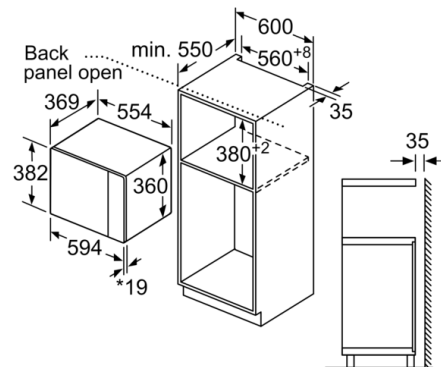

**Technical Data**

Type of micro-wave oven :	MW only
Type of control :	Electronic
Color / Material Front :	Black
Dimensions of the product (mm) :	382 x 594 x 388
Cavity dimensions (mm) :	208.0 x 328.0 x 369.0
Length of electrical supply cord (cm) :	130
Net weight (kg) :	18.513
Gross weight (kg) :	21.1
EAN code :	4242005066308
Maximum micro-wave power (W) :	900
Connection rating (W) :	1450
Current (A) :	10
Voltage (V) :	230-240
Frequency (Hz) :	50
Plug type :	GB plug

### **Design**

- LED Display, red display
- Side opening door, left hinged
- 31.5 cm Glass turntable
- Cavity inner surface: Stainless steel

### **Performance/technical information**

- Cavity volume: 25 l
- 130 cm Cable length
- Total connected load electric: 1.45 KW
- Nominal voltage: 230 - 240 V
- Appliance dimension (hxwxd): 382 mm x 594 mm x 388 mm
- Niche dimension (hxwxd): 380 mm - 382 mm x 560 mm - 568 mm x 550 mm
- Please refer to the dimensions provided in the installation manual

## Serie | 4, Built-in microwave oven, Black BFL553MB0B

measurements in mm

\* 20 mm for metal fascia

measurements in mm

Microwave,  
corner installation

Measurements in mm

\* 20 mm for metal fascia

measurements in mm