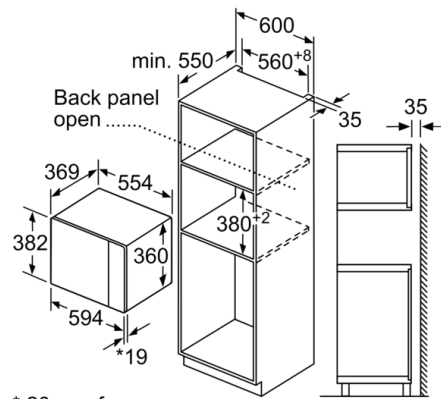

* 20 mm for metal fascia

measurements in mm

Microwave,
corner installation