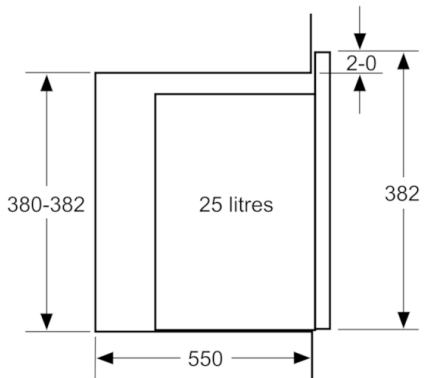

Serie | 4, Built-in microwave oven, Black BFL553MB0B

measurements in mm