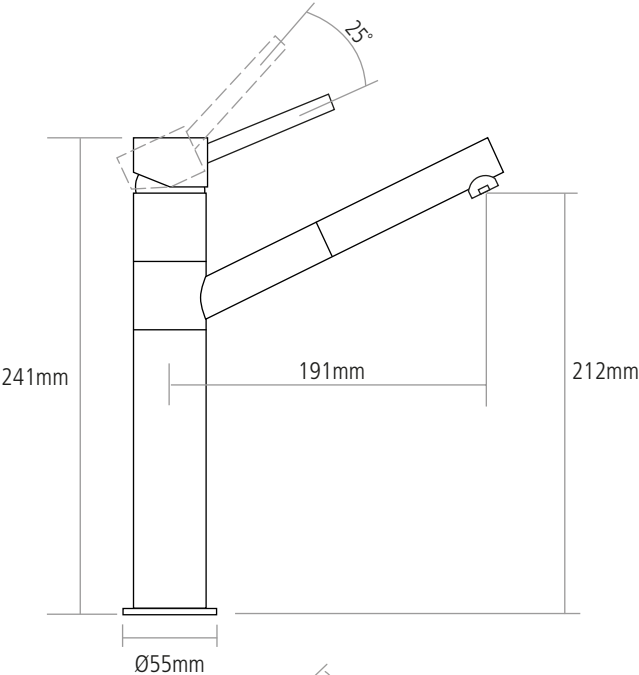

DIMENSIONS

Worktop cut-out 35mm required
Note: Pull-out hose extended by 650mm