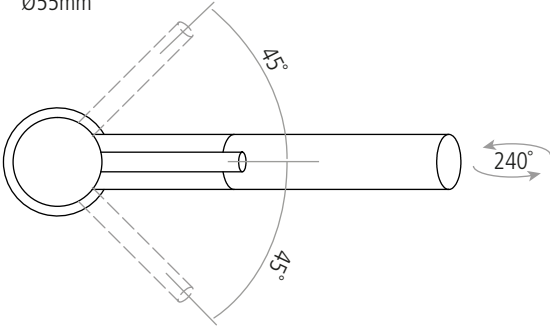

DIMENSIONS

Worktop cut-out 35mm required
Note: Pull-out hose extended by 650mm