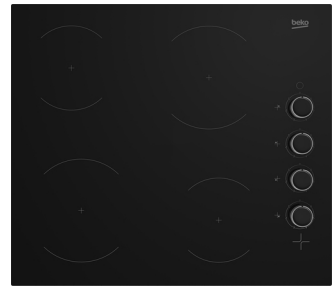

## Beko CIHYV21B 60cm Ceramic Hob with Side Knob Controls

**Brand :** Beko

**Product code:** CIHYV21B

**Product name :** CIHYV21B 60cm Ceramic Hob with Side Knob Controls

- Easy Installation Clips
- Smooth Surface
- Heat Indicators

CIHYV21B 60cm Ceramic Hob with Side Knob Controls

**Beko CIHYV21B 60cm Ceramic Hob with Side Knob Controls:**

With a sleek and smooth surface, this 60cm Ceramic Hob with Side Knob Controls is both easy to use and easy to clean. Featuring 4 Rapidlite zone hobs and adjustable power levels, it ensures your food rapidly reaches its highest temperature, saving you both time and money. Plus, for enhanced safety, the heat indicators display a visible 'H' to warn you if the hob has not cooled down adequately.

Beko CIHYV21B 60cm Ceramic Hob with Side Knob Controls. Product colour: Black, Appliance placement: Built-in, Hob width size: 58 cm. Certification: CE. Control type: Rotary, Control position: Top front.