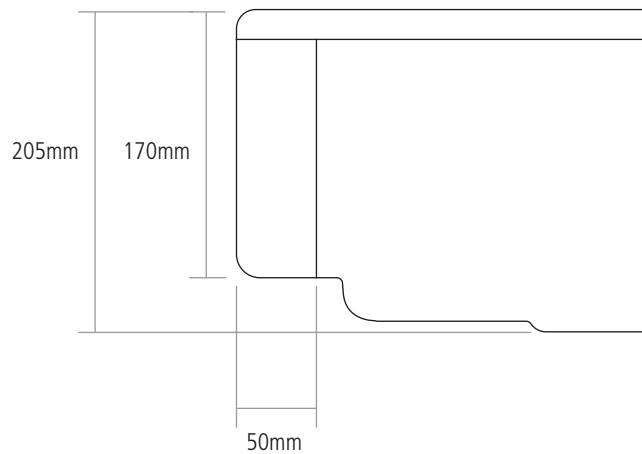

DIMENSIONS

FRONT FACE HEIGHT: 170MM
BOWL DEPTH: 185MM
OVERALL SINK DEPTH: 205MM
MIN. BASE UNIT: 600MM

NOTE: All sink dimensions may vary by plus-or-minus 2%

SIDE VIEW

FRONT VIEW