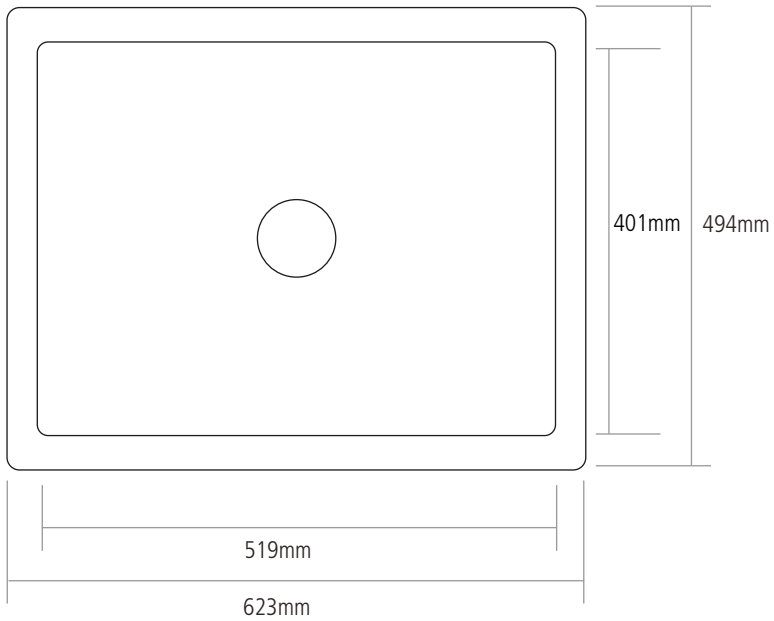

DIMENSIONS

FRONT FACE HEIGHT: 170MM
BOWL DEPTH: 185MM
OVERALL SINK DEPTH: 205MM
MIN. BASE UNIT: 600MM

NOTE: All sink dimensions may vary by plus-or-minus 2%

SIDE VIEW

FRONT VIEW