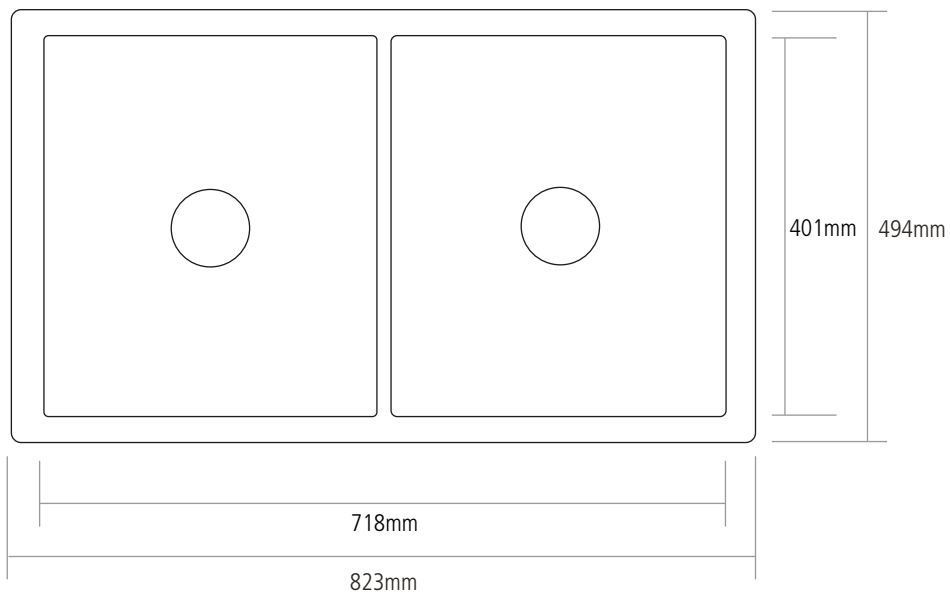

# DIMENSIONS

**FRONT FACE HEIGHT:** 170MM  
**BOWL DEPTH:** 180MM  
**OVERALL SINK DEPTH:** 205MM  
**MIN. BASE UNIT:** 800MM

NOTE: All sink dimensions may vary by plus-or-minus 2%

**SIDE VIEW**

**FRONT VIEW**