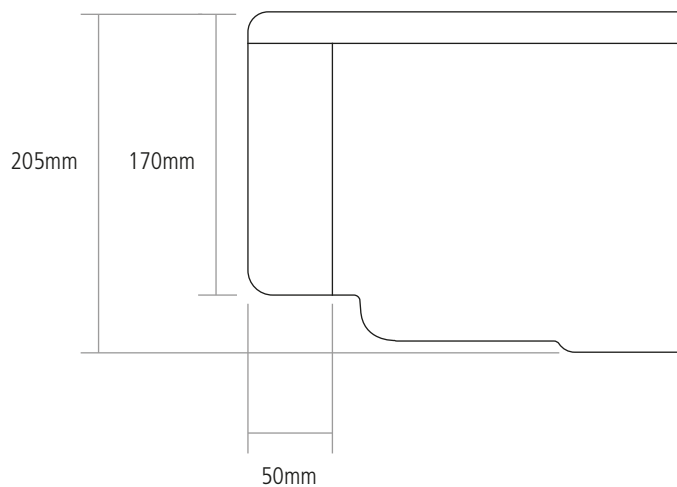

# DIMENSIONS

**FRONT FACE HEIGHT:** 170MM  
**BOWL DEPTH:** 180MM  
**OVERALL SINK DEPTH:** 205MM  
**MIN. BASE UNIT:** 800MM

NOTE: All sink dimensions may vary by plus-or-minus 2%

**SIDE VIEW**

**FRONT VIEW**