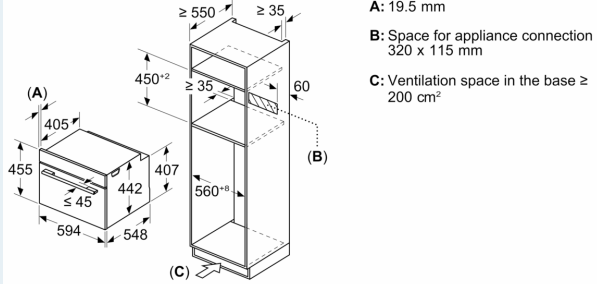

- Power cord length 150 cm Cable length
- Nominal voltage: 220 - 240 V
- Total connected load electric: 3.6 KW

Performance/technical information

- Appliance dimension (hxwx): 455 mm x 594 mm x 548 mm
- Niche dimension (hxwx): 450 mm - 455 mm x 560 mm - 568 mm x 550 mm
- Please refer to the dimensions provided in the installation manual
- Triple glazed door with heat reflective glass glazed CoolTouch door

**iQ700, Built-in compact oven with microwave function, 60 x 45 cm, Black
CM736G1B1B**

Measurements in mm

Installing two appliances on top of each other
Air exchange

A: Air inlet $\geq 200 \text{ cm}^2$

Installation with a hob.