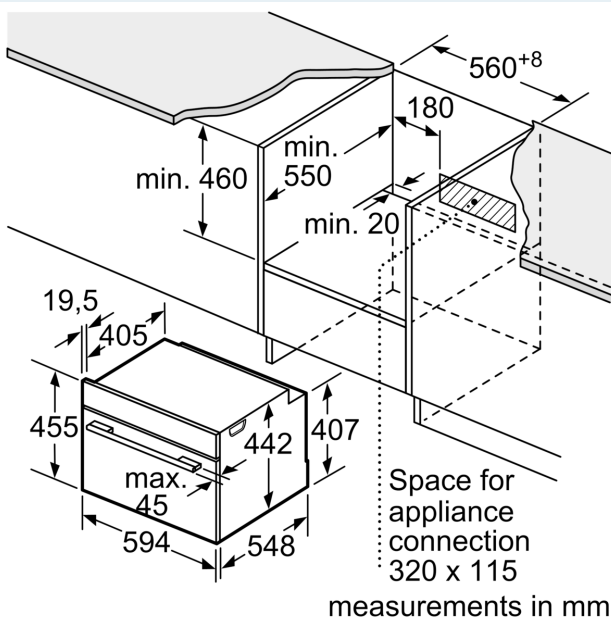

Additional functions: Microwave combination oven
 Control panel: Electronic
 Dimensions: 455x594x548 mm
 Cavity dimensions: 237.0 x 480 x 392.0 mm
 Length electrical supply cord: 150.0 cm
 Weight: 33.8 kg
 Gross weight: 36.1 kg
 EAN code: 4242003901236
 Maximum micro-wave power: 900 W
 Connection Rating: 3600 W
 Fuse protection: 16 A
 Nominal power: 220-240 V
 Frequency: 50; 60 Hz
 Plug type: no plug (electrical connection by electrician)
 Included accessories: 1 x combination grid, 1 x universal pan

- Power cord length 150 cm Cable length
- Nominal voltage: 220 - 240 V
- Total connected load electric: 3.6 KW

Performance/technical information

- Appliance dimension (hxwx): 455 mm x 594 mm x 548 mm
- Niche dimension (hxwx): 450 mm - 455 mm x 560 mm - 568 mm x 550 mm
- Please refer to the dimensions provided in the installation manual
- Triple glazed door with heat reflective glass glazed CoolTouch door

**iQ700, Built-in compact oven with microwave function, 60 x 45 cm, Black
CM736G1B1B**

Measurements in mm

Installing two appliances on top of each other
Air exchange

A: Air inlet $\geq 200 \text{ cm}^2$

Installation with a hob.

measurements in mm

If the compact appliance will be installed underneath a hob, the following worktop thicknesses (including substructure if necessary) must be taken into account.

Hob type	min. worktop thickness	
	fitted	flush
Induction hob	42 mm	43 mm
Full surface Induction hob	52 mm	53 mm
Gas hob	32 mm	43 mm
Electric hob	32 mm	35 mm