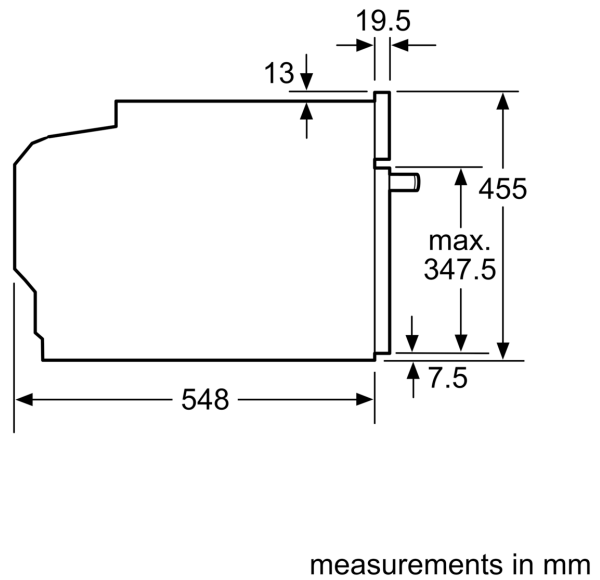

Additional functions: Microwave combination oven
 Control panel: Electronic
 Dimensions: 455x594x548 mm
 Cavity dimensions: 237.0 x 480 x 392.0 mm
 Length electrical supply cord: 150.0 cm
 Weight: 33.8 kg
 Gross weight: 36.1 kg
 EAN code: 4242003901236
 Maximum micro-wave power: 900 W
 Connection Rating: 3600 W
 Fuse protection: 16 A
 Nominal power: 220-240 V
 Frequency: 50; 60 Hz
 Plug type: no plug (electrical connection by electrician)
 Included accessories: 1 x combination grid, 1 x universal pan

- Power cord length 150 cm Cable length
- Nominal voltage: 220 - 240 V
- Total connected load electric: 3.6 KW

Performance/technical information

- Appliance dimension (hxwx): 455 mm x 594 mm x 548 mm
- Niche dimension (hxwx): 450 mm - 455 mm x 560 mm - 568 mm x 550 mm
- Please refer to the dimensions provided in the installation manual
- Triple glazed door with heat reflective glass glazed CoolTouch door

**iQ700, Built-in compact oven with microwave function, 60 x 45 cm, Black
CM736G1B1B**

Measurements in mm

Installing two appliances on top of each other
Air exchange

A: Air inlet $\geq 200 \text{ cm}^2$

Installation with a hob.

measurements in mm

If the compact appliance will be installed underneath a hob, the following worktop thicknesses (including substructure if necessary) must be taken into account.

Hob type	min. worktop thickness	
	fitted	flush
Induction hob	42 mm	43 mm
Full surface Induction hob	52 mm	53 mm
Gas hob	32 mm	43 mm
Electric hob	32 mm	35 mm