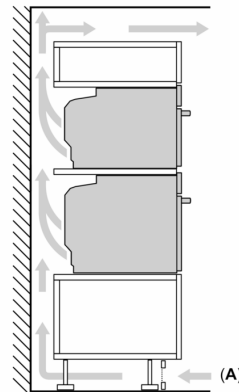

- Power cord length 150 cm Cable length
- Nominal voltage: 220 - 240 V
- Total connected load electric: 3.6 KW

Performance/technical information

- Appliance dimension (hxwx): 455 mm x 594 mm x 548 mm
- Niche dimension (hxwx): 450 mm - 455 mm x 560 mm - 568 mm x 550 mm
- Please refer to the dimensions provided in the installation manual
- Triple glazed door with heat reflective glass glazed CoolTouch door

**iQ700, Built-in compact oven with microwave function, 60 x 45 cm, Black
CM736G1B1B**

Measurements in mm

Installing two appliances on top of each other
Air exchange

A: Air inlet $\geq 200 \text{ cm}^2$

Installation with a hob.

measurements in mm

If the compact appliance will be installed underneath a hob, the following worktop thicknesses (including substructure if necessary) must be taken into account.

Hob type	min. worktop thickness	
	fitted	flush
Induction hob	42 mm	43 mm
Full surface Induction hob	52 mm	53 mm
Gas hob	32 mm	43 mm
Electric hob	32 mm	35 mm