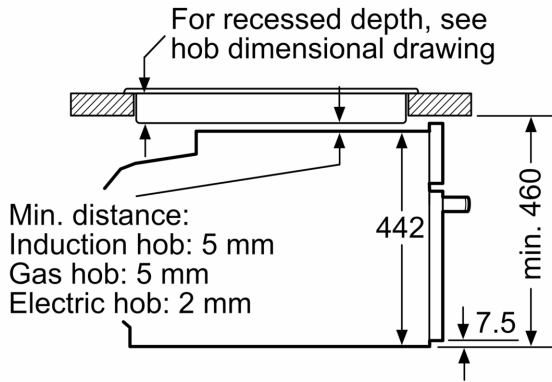

- Power cord length 150 cm Cable length
- Nominal voltage: 220 - 240 V
- Total connected load electric: 3.6 KW

Performance/technical information

- Appliance dimension (hxwx): 455 mm x 594 mm x 548 mm
- Niche dimension (hxwx): 450 mm - 455 mm x 560 mm - 568 mm x 550 mm
- Please refer to the dimensions provided in the installation manual
- Triple glazed door with heat reflective glass glazed CoolTouch door

**iQ700, Built-in compact oven with microwave function, 60 x 45 cm, Black
CM736G1B1B**

Measurements in mm

Installing two appliances on top of each other
Air exchange

A: Air inlet $\geq 200 \text{ cm}^2$

Installation with a hob.

measurements in mm

If the compact appliance will be installed underneath a hob, the following worktop thicknesses (including substructure if necessary) must be taken into account.

Hob type	min. worktop thickness	
	fitted	flush
Induction hob	42 mm	43 mm
Full surface Induction hob	52 mm	53 mm
Gas hob	32 mm	43 mm
Electric hob	32 mm	35 mm