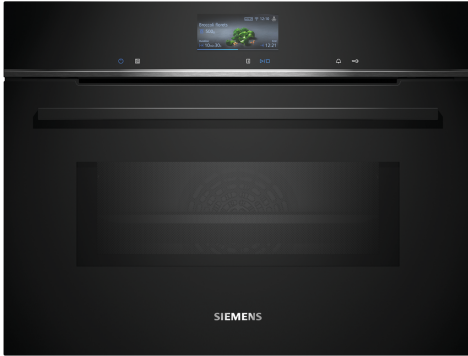

**iQ700, Built-in compact oven with microwave function, 60 x 45 cm, Black CM776G1B1B**

Shorten your cooking time thanks to varioSpeed, fast preheat and activeClean. And remote your oven from anywhere with Home Connect.

## iQ700, Built-in compact oven with microwave function, 60 x 45 cm, Black CM776G1B1B

### Features

- Compact oven with microwave with 19 heating methods: conventional top & bottom heating, full width grill, half width grill, coolStart, bottom heat, low temperature cooking, keep warm, plate warming, Conventional heat gentle, Microwave, 4D Hot air, Conventional heat, Full width grill, Half width grill, Hot air grilling
- Max. Power: 900 W; 5 Microwave power settings (90 W, 180 W, 360 W, 600 W, boost) with Inverter (MW)
- Intelligent microwave inverter technology: For optimised results maximum output power will be regulated to 600 W when used in longer operation for gentler cooking.
- Temperature range 30 °C - 275 °C
- Cavity volume: 45 litres