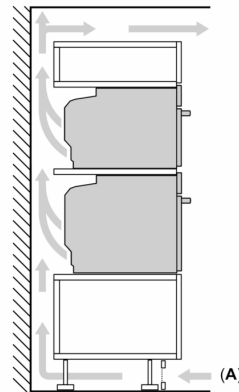

### Performance/technical information

- Appliance dimension (hxwx): 455 mm x 594 mm x 548 mm
- Niche dimension (hxwx): 450 mm - 455 mm x 560 mm - 568 mm x 550 mm
- Please refer to the dimensions provided in the installation manual

**iQ700, Built-in compact oven with  
microwave function, 60 x 45 cm,  
Black  
CM776G1B1B**

Measurements in mm

- A: 19.5 mm
- B: Space for appliance connection  
320 x 115 mm
- C: Ventilation space in the base  $\geq$   
200 cm<sup>2</sup>

Installing two appliances on top of each other  
Air exchange

A: Air inlet  $\geq$  200 cm<sup>2</sup>

measurements in mm

measurements in mm

Installation with a hob.

measurements in mm

If the compact appliance will be installed underneath a hob, the following worktop thicknesses (including substructure if necessary) must be taken into account.