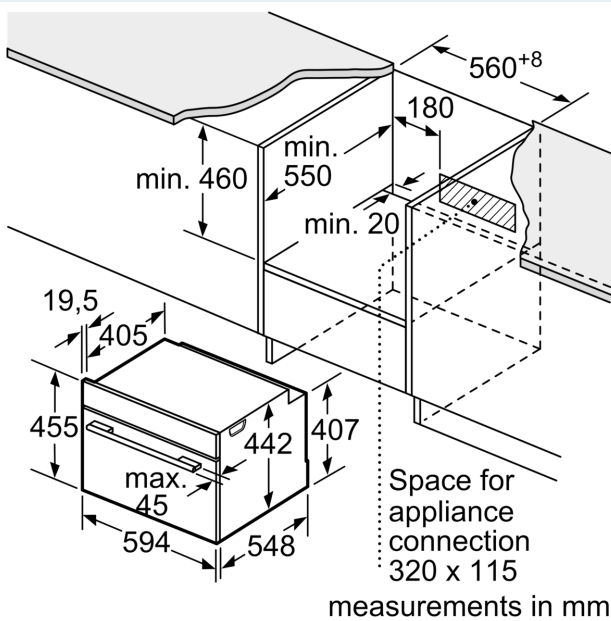

### Performance/technical information

- Appliance dimension (hxwx): 455 mm x 594 mm x 548 mm
- Niche dimension (hxwx): 450 mm - 455 mm x 560 mm - 568 mm x 550 mm
- Please refer to the dimensions provided in the installation manual

**iQ700, Built-in compact oven with  
microwave function, 60 x 45 cm,  
Black  
CM776G1B1B**

Measurements in mm

- A: 19.5 mm
- B: Space for appliance connection  
320 x 115 mm
- C: Ventilation space in the base  $\geq$   
200 cm<sup>2</sup>

Installing two appliances on top of each other  
Air exchange

A: Air inlet  $\geq$  200 cm<sup>2</sup>

measurements in mm

measurements in mm

Installation with a hob.

measurements in mm

If the compact appliance will be installed underneath a hob, the following worktop thicknesses (including substructure if necessary) must be taken into account.

Hob type	min. worktop thickness	
	fitted	flush
Induction hob	42 mm	43 mm
Full surface Induction hob	52 mm	53 mm
Gas hob	32 mm	43 mm
Electric hob	32 mm	35 mm