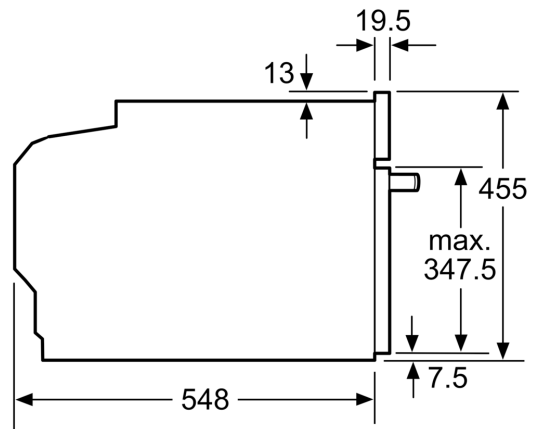

### Technical information

- Power cord length 150 cm Cable length
- Nominal voltage: 220 - 240 V
- Total connected load electric: 3.6 KW

### Performance/technical information

- Appliance dimension (hxwx): 455 mm x 594 mm x 548 mm
- Niche dimension (hxwx): 450 mm - 455 mm x 560 mm - 568 mm x 550 mm
- Please refer to the dimensions provided in the installation manual

**iQ700, Built-in compact oven with  
microwave function, 60 x 45 cm,  
Black  
CM776G1B1B**

Measurements in mm

- A: 19.5 mm
- B: Space for appliance connection  
320 x 115 mm
- C: Ventilation space in the base  $\geq$   
200 cm<sup>2</sup>

Installing two appliances on top of each other  
Air exchange

A: Air inlet  $\geq$  200 cm<sup>2</sup>

measurements in mm

measurements in mm

Installation with a hob.

measurements in mm

If the compact appliance will be installed underneath a hob, the following worktop thicknesses (including substructure if necessary) must be taken into account.