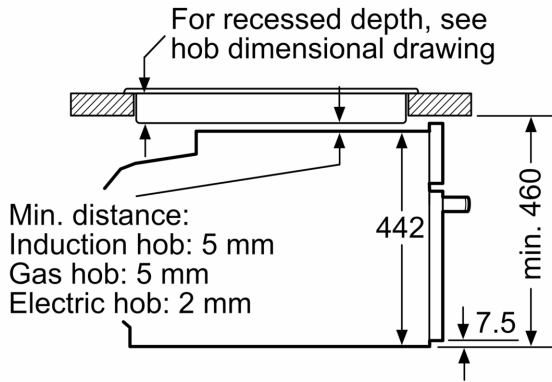

### Performance/technical information

- Appliance dimension (hxwx): 455 mm x 594 mm x 548 mm
- Niche dimension (hxwx): 450 mm - 455 mm x 560 mm - 568 mm x 550 mm
- Please refer to the dimensions provided in the installation manual

**iQ700, Built-in compact oven with  
microwave function, 60 x 45 cm,  
Black  
CM776G1B1B**

Measurements in mm

- A: 19.5 mm
- B: Space for appliance connection  
320 x 115 mm
- C: Ventilation space in the base  $\geq$   
200 cm<sup>2</sup>

Installing two appliances on top of each other  
Air exchange

A: Air inlet  $\geq$  200 cm<sup>2</sup>

measurements in mm

measurements in mm

Installation with a hob.

measurements in mm

If the compact appliance will be installed underneath a hob, the following worktop thicknesses (including substructure if necessary) must be taken into account.

Hob type	min. worktop thickness	
	fitted	flush
Induction hob	42 mm	43 mm
Full surface Induction hob	52 mm	53 mm
Gas hob	32 mm	43 mm
Electric hob	32 mm	35 mm