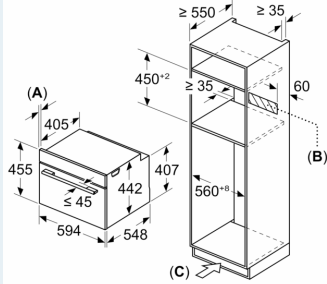

### Performance/technical information

- Appliance dimension (hxwx): 455 mm x 594 mm x 548 mm
- Niche dimension (hxwx): 450 mm - 455 mm x 560 mm - 568 mm x 550 mm
- Please refer to the dimensions provided in the installation manual

**iQ700, Built-in compact oven with  
microwave function, 60 x 45 cm,  
Black  
CM776G1B1B**

Measurements in mm

- A: 19.5 mm
- B: Space for appliance connection  
320 x 115 mm
- C: Ventilation space in the base  $\geq$   
200 cm<sup>2</sup>