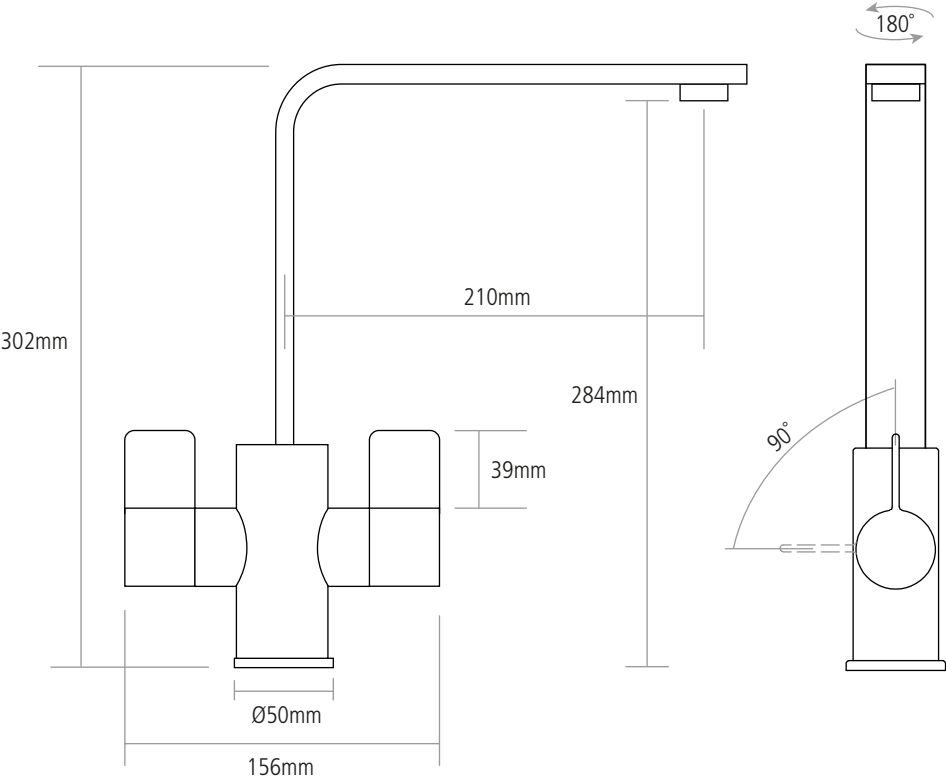

DIMENSIONS

Worktop cut-out 35mm required