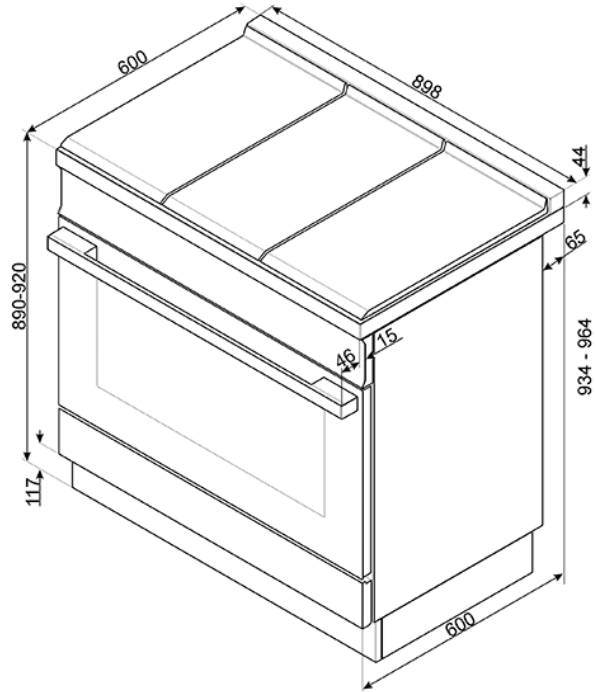

PORTOFINO COOKER, 90X60 CM, ORANGE,
INDUCTION HOB, ENERGY RATING A+
EAN13: 8017709240752

• [As awarded by The Chicago Athenaeum: Museum of Architecture and Design](#) • **Programs / Functions** • N. of cooking functions: 10 • **Cleaning functions: Pyrolysis/Pyrolysis Eco** • Automatic programmes: 20 • Other functions: Defrost by time, Defrost by weight, Proving, Sabbath • **Aesthetics** • Door: With frame • Upstand: yes • Command panel finish: Enamelled metal • Display: LCD • Glass type: Grey • Plinth: Black • Storage compartment: Push pull • **Hob technical features** • Hob type: Induction • Total no. of cook zones: 5 • Front left - Induction - single - 1400 W - Ø 14.5 cm • Rear left - Induction - single - 1850 W - Ø 18.0 cm • Central - Induction - single - 2600 W - Ø 27.0 cm • Rear right - Induction - single - 2300 W - Ø 21.0 cm • Front right - Induction - single - 1400 W - Ø 14.5 cm • **Main Oven Technical Features** • Type of main oven: Thermo-ventilated • Gross capacity (Lt) oven 1: 126 • Cavity material: Ever Clean enamel • Usable volume, first cavity: 115 litres • No. of shelves: 5 • Type of shelves: Metal racks • No. of lights: 4 • Fan number: 3 • Cooking time setting: Start and Stop • Removable door • Full glass inner door • Removable inner door • Total no. of door glasses: 4 • Safety Thermostat • Cooling system: Tangential • Door Lock During Pyrolysis • Grill element: 1700 W • Grill type: Electric • Large grill - Power: 2900 W • Soft Close: Yes • **Options Main Oven** • Timer • End of cooking acoustic alarm • Minimum Temperature: 50 °C • Maximum temperature: 260 °C • **Accessories included for Main Oven & Hob** • Scraper: 1 • Rotisserie: 1 • TOP Oven grid with back stop: 2 • Grill mesh: 1 • 40mm deep tray: 2 • Telescopic Guide rails, partial Extraction : 1 • **Electrical Connection** • Electrical connection rating: 11400 W • Current: 50 Amp • Voltage: 220-240 V • Voltage 2 (V): 380-415 V • Frequency: 50/60 Hz