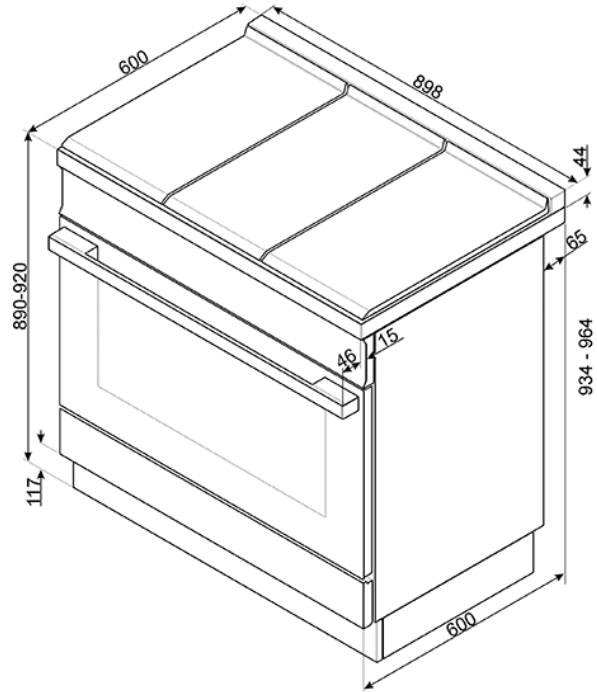

PORTOFINO COOKER, 90X60 CM, WHITE,
INDUCTION HOB, ENERGY RATING A+
EAN13: 8017709240769

• [As awarded by The Chicago Athenaeum: Museum of Architecture and Design](#) • **Programs / Functions** • N. of cooking functions: 10 • **Cleaning functions: Pyrolysis/Pyrolysis Eco** • Automatic programmes: 20 • Other functions: Defrost by time, Defrost by weight, Proving, Sabbath • **Aesthetics** • Door: With frame • Upstand: yes • Command panel finish: Enamelled metal • Display: LCD • Glass type: Grey • Plinth: Black • Storage compartment: Push pull • **Hob technical features** • Hob type: Induction • Total no. of cook zones: 5 • Front left - Induction - single - 1400 W - Ø 14.5 cm • Rear left - Induction - single - 1850 W - Ø 18.0 cm • Central - Induction - single - 2600 W - Ø 27.0 cm • Rear right - Induction - single - 2300 W - Ø 21.0 cm • Front right - Induction - single - 1400 W - Ø 14.5 cm • **Main Oven Technical Features** • Type of main oven: Thermo-ventilated • Gross capacity (Lt) oven 1: 126 • Cavity material: Ever Clean enamel • Usable volume, first cavity: 115 litres • No. of shelves: 5 • Type of shelves: Metal racks • No. of lights: 4 • Fan number: 3 • Cooking time setting: Start and Stop • Removable door • Full glass inner door • Removable inner door • Total no. of door glasses: 4 • Safety Thermostat • Cooling system: Tangential • Door Lock During Pyrolysis • Grill element: 1700 W • Grill type: Electric • Large grill - Power: 2900 W • Soft Close: Yes • **Options Main Oven** • Timer • End of cooking acoustic alarm • Minimum Temperature: 50 °C • Maximum temperature: 260 °C • **Accessories included for Main Oven & Hob** • Scraper: 1 • Rotisserie: 1 • TOP Oven grid with back stop: 2 • Grill mesh: 1 • 40mm deep tray: 2 • Telescopic Guide rails, partial Extraction : 1 • **Electrical Connection** • Electrical connection rating: 11400 W • Current: 50 Amp • Voltage: 220-240 V • Voltage 2 (V): 380-415 V • Frequency: 50/60 Hz