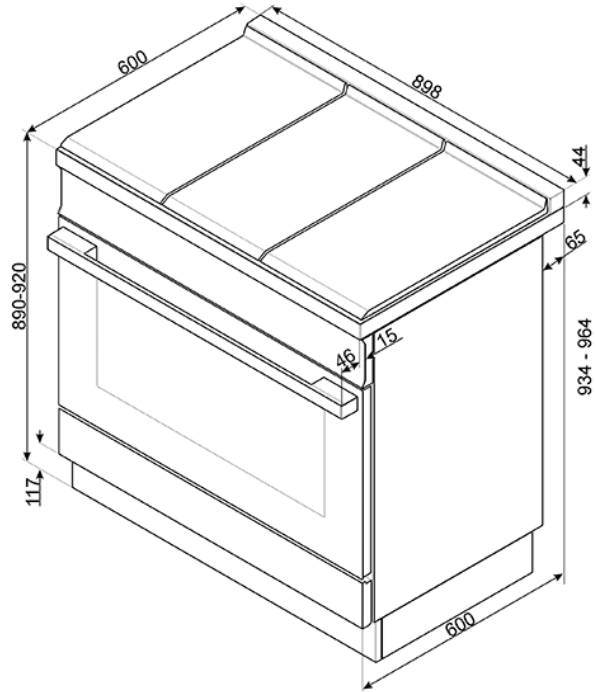

PORTOFINO COOKER, 90X60 CM, STAINLESS STEEL,  
INDUCTION HOB, ENERGY RATING A+  
EAN13: 8017709240776

• [As awarded by The Chicago Athenaeum: Museum of Architecture and Design](#) • **Programs / Functions** • N. of cooking functions: 10 • **Cleaning functions: Pyrolysis/Pyrolysis Eco** • Automatic programmes: 20 • Other functions: Defrost by time, Defrost by weight, Proving, Sabbath • **Aesthetics** • Door: With frame • Upstand: yes • Command panel finish: Finger friendly stainless steel • Display: LCD • Glass type: Grey • Plinth: Black • Storage compartment: Push pull • **Hob technical features** • Hob type: Induction • Total no. of cook zones: 5 • Front left - Induction - single - 1400 W - Ø 14.5 cm • Rear left - Induction - single - 1850 W - Ø 18.0 cm • Central - Induction - single - 2600 W - Ø 27.0 cm • Rear right - Induction - single - 2300 W - Ø 21.0 cm • Front right - Induction - single - 1400 W - Ø 14.5 cm • **Main Oven Technical Features** • Type of main oven: Thermo-ventilated • Gross capacity (Lt) oven 1: 126 • Cavity material: Ever Clean enamel • Usable volume, first cavity: 115 litres • No. of shelves: 5 • Type of shelves: Metal racks • No. of lights: 4 • Fan number: 3 • Cooking time setting: Start and Stop • Removable door • Full glass inner door • Removable inner door • Total no. of door glasses: 4 • Safety Thermostat • Cooling system: Tangential • Door Lock During Pyrolysis • Grill element: 1700 W • Grill type: Electric • Large grill - Power: 2900 W • Soft Close: Yes • **Options Main Oven** • Timer • End of cooking acoustic alarm • Minimum Temperature: 50 °C • Maximum temperature: 260 °C • **Accessories included for Main Oven & Hob** • Scraper: 1 • Rotisserie: 1 • TOP Oven grid with back stop: 2 • Grill mesh: 1 • 40mm deep tray: 2 • Telescopic Guide rails, partial Extraction : 1 • **Electrical Connection** • Electrical connection rating: 11400 W • Current: 50 Amp • Voltage: 220-240 V • Voltage 2 (V): 380-415 V • Frequency: 50/60 Hz