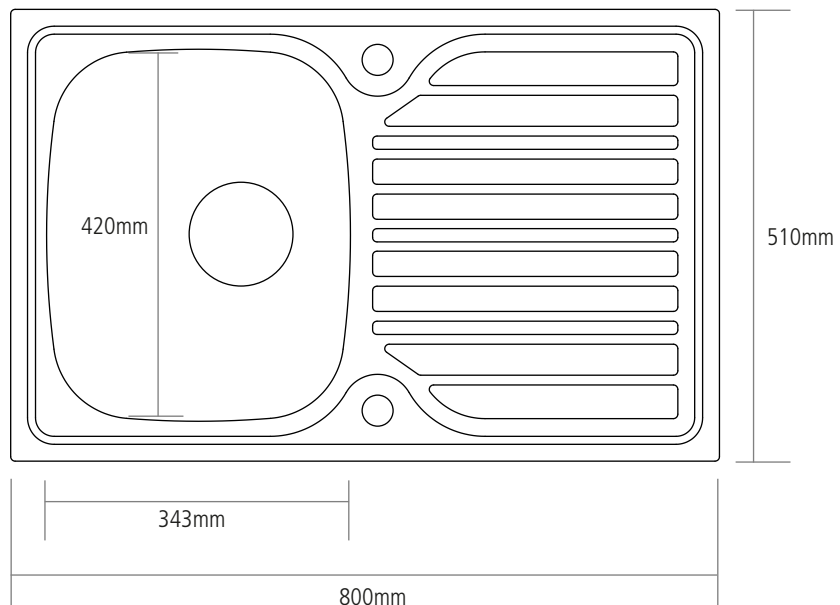

DIMENSIONS

MAIN BOWL DEPTH: 155MM

MIN. BASE UNIT: 450MM

CUT-OUT SIZE: 776 X 486MM
