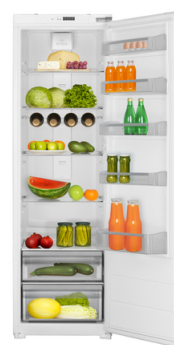

CDA CRI621 fridge Built-in 294 L F White

Brand : CDA

Product code: CRI621

Product name : CRI621

- Full height, integrated larder fridge, LED interior lighting, height adjustable front feet, reversible door, sliding furniture fixings
CRI621 Integrated full height larder fridge

[CDA CRI621 fridge Built-in 294 L F White:](#)

The CRI621 is a full height, integrated larder fridge. Offering 5 glass shelves, 2 salad crisper drawers, 5 in-door balconies, 1 chromed wire bottle/wine shelf and 1 egg tray. This appliance also comes with LED interior light, reversible doors and height adjustable feet to make it the perfect flexible storage space. CDA CRI621. Fridge net capacity: 294 L, Climate class: N-ST, Noise level: 39 dB. Fridge number of shelves/baskets: 5, Number of vegetable drawers: 2. Lamp type: LED. Annual energy consumption: 141 kWh, Energy efficiency class: F. Weight: 51 kg. Product colour: White

Design		Ergonomics	
Appliance placement *	Built-in	Lamp type	LED
Product colour *	White	Door open alarm *	✓
Reversible doors	✓	Adjustable feet	✓
Control type	Touch	Cord length	2.5 m
Fridge number of shelves/baskets *	5	Power	
Number of vegetable drawers *	2	Energy efficiency scale	A to G
Fridge door balconies	5	Energy efficiency class *	F
Door balconies material	Plastic	Annual energy consumption *	141 kWh
Bottle rack	✓	Weight & dimensions	
Shelves material	Glass	Width *	540 mm
Adjustable shelves	✓	Depth *	545 mm
Shelf finish type	Silver frame	Height *	1770 mm
Performance		Weight	51 kg
Fridge net capacity *	294 L	Packaging data	
Climate class *	N-ST	Package width	584 mm
Noise emission class *	C	Package depth	577 mm
Noise level *	39 dB	Package height	1834 mm
Adjustable thermostat	✓	Package weight	54 kg
Super Cool function *	✓	Other features	
Ergonomics		Country of origin	Turkey
Fridge interior light	✓		