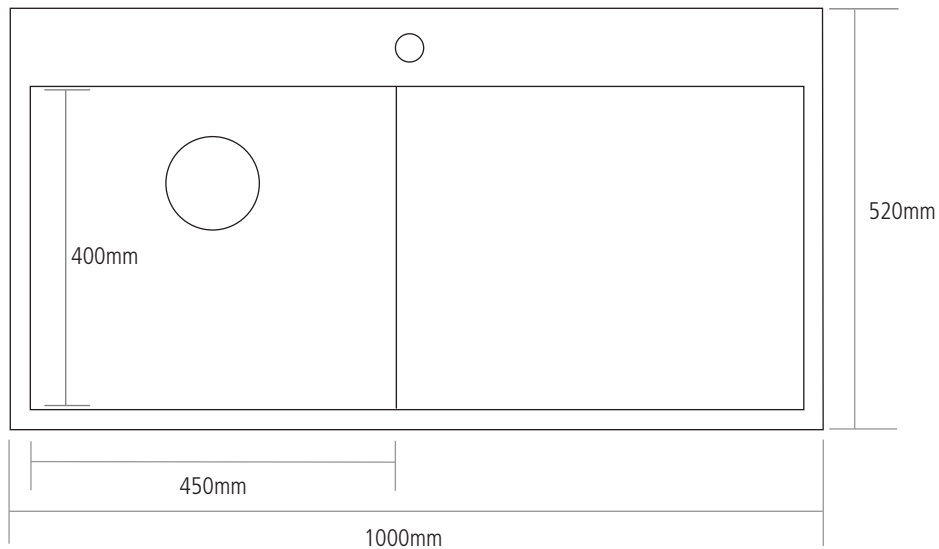

DIMENSIONS

BOWL DEPTH: 200MM

MIN. BASE UNIT: 600MM

CUT-OUT SIZE: 975 x 495MM
