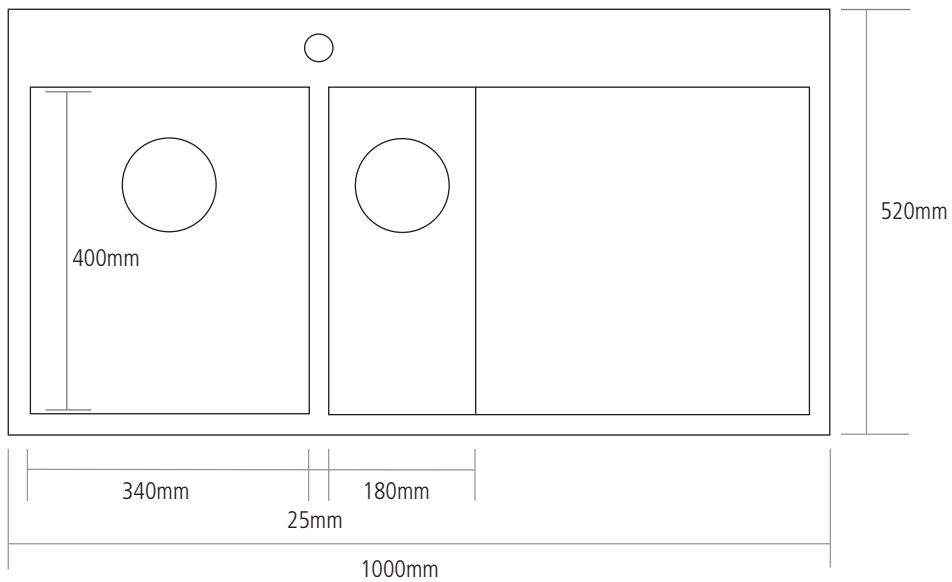

# DIMENSIONS

**MAIN BOWL DEPTH:** 200MM

**SMALL BOWL DEPTH:** 150MM

**MIN. BASE UNIT:** 600MM

**CUT-OUT SIZE:** 975 X 495MM

---