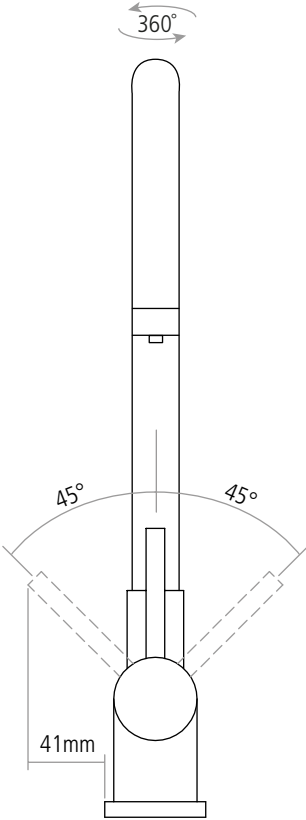

DIMENSIONS

Worktop cut-out 35mm required