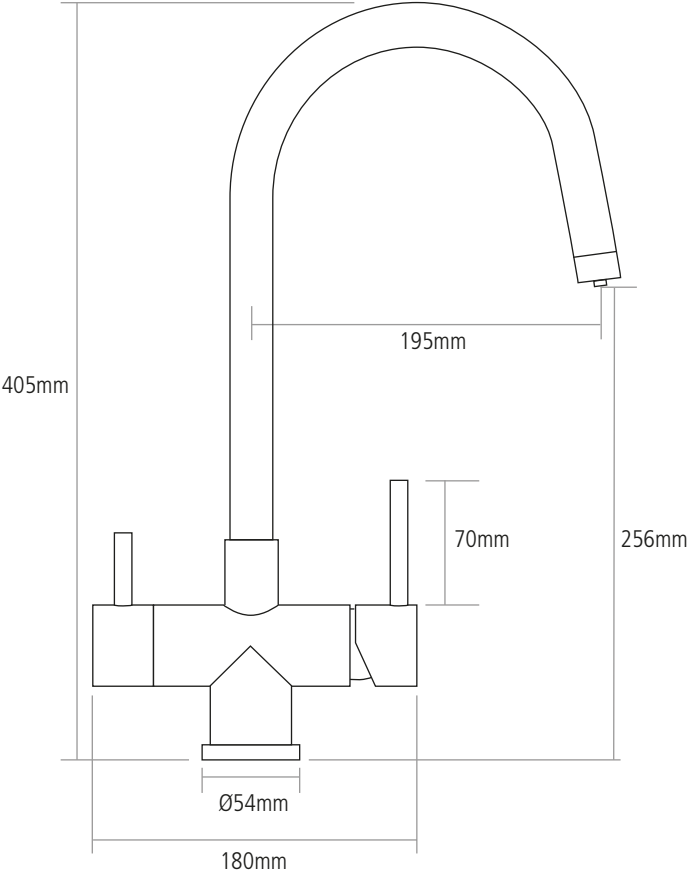

DIMENSIONS

Worktop cut-out 35mm required