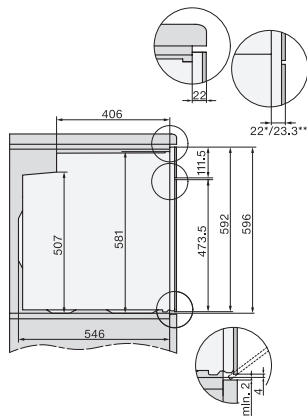

### Combination steam oven

for steam cooking, baking roasting with networking, TasteControl, LED lighting.

H226x-1B/BP/E/EP/VP, H2760B/BP, H28x0B/BP, H7x6xB/BP/BPX, installation drawings, GB, AUS

1) Netzanschlussleitung, L=1500 mm, 2) In diesem Bereich kein Anschluss, 3) Lüftungsausschnitt min. 150 cm<sup>2</sup>

H2760B/BP, H28x0B/BP, H7x6xB/BP/BPX, installation drawings

22 mm – glass, 23.3 mm – metal

DG2840, DG7x40, DGC7x4x, DG7x6x, DGC7x6x, DGD7635, DGM7x4x, DO7, H28B/BP, H7x4xB/BM/BP, H7x6xB/BP, installation drawing

1) 400 mm, 2) 360 mm, 3) 47 mm, 4) 24 mm, 5) 32.5 mm

H2760B/BP, H28x0B/BP, H7x6xB/BP/BPX, installation drawings

22 mm – glass, 23.3 mm – metal