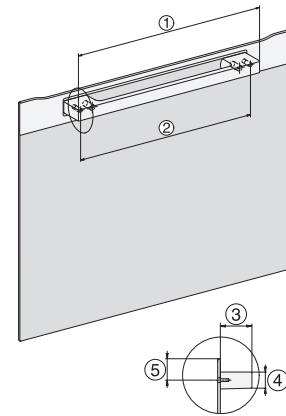

### Combination steam oven

for steam cooking, baking roasting with networking, TasteControl, LED lighting.

H226x-1B/BP/E/EP/VP, H2760B/BP, H28x0B/BP, H7x6xB/BP/BPX, installation drawings, GB, AUS

1) Netzanschlussleitung, L=1500 mm, 2) In diesem Bereich kein Anschluss, 3) Lüftungsausschnitt min. 150 cm<sup>2</sup>

H2760B/BP, H28x0B/BP, H7x6xB/BP/BPX, installation drawings

22 mm – glass, 23.3 mm – metal

DG2840, DG7x40, DGC7x4x, DG7x6x, DGC7x6x, DGD7635, DGM7x4x, DO7, H28B/BP, H7x4xB/BM/BP, H7x6xB/BP, installation drawing

1) 400 mm, 2) 360 mm, 3) 47 mm, 4) 24 mm, 5) 32.5 mm

H2760B/BP, H28x0B/BP, H7x6xB/BP/BPX, installation drawings

22 mm – glass, 23.3 mm – metal