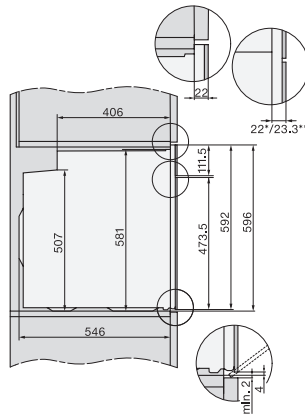

### Combination steam oven

for steam cooking, baking roasting with networking, TasteControl, LED lighting.

H226x-1B/BP/E/EP/VP, H2760B/BP, H28x0B/BP, H7x6xB/BP/BPX, installation drawings, GB, AUS

1) Netzanschlussleitung, L=1500 mm, 2) In diesem Bereich kein Anschluss, 3) Lüftungsausschnitt min. 150 cm<sup>2</sup>

H2760B/BP, H28x0B/BP, H7x6xB/BP/BPX, installation drawings

22 mm – glass, 23.3 mm – metal

DG2840, DG7x40, DGC7x4x, DG7x6x, DGC7x6x, DGD7635, DGM7x4x, DO7, H28B/BP, H7x4xB/BM/BP, H7x6xB/BP, installation drawing

1) 400 mm, 2) 360 mm, 3) 47 mm, 4) 24 mm, 5) 32.5 mm

H2760B/BP, H28x0B/BP, H7x6xB/BP/BPX, installation drawings

22 mm – glass, 23.3 mm – metal