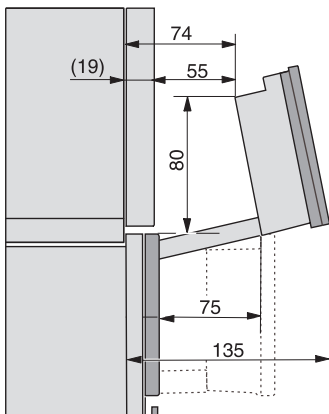

DG7x40, DGC7x4x, DGC7x6x, DG7635, DGM7x4x, DO7, H2860B/BP, H7240BM, H7x40BM, H7x4xB/BP, H7x6xB/BP, installation drawings

1) 400 mm, 2) 360 mm, 3) 47 mm, 4) 27 mm, 5) 32.5 mm

ESW7x20, DGC7x6xHCPro, DGC7x6xHCXPro installation drawings

ESW7x10, EVS7010, DGC7x6xHCPro, DGC7x6xHCXPro installation drawings

DGC7x6x, DGC7x6xX, DGC7x6xHCPro, DGC7x6xHCXPro installation drawings

DGC7x6x, DGC7x6xX, DGC7x6xHCPro, DGC7x6xHCXPro installation drawings

Worktop overhang  $\leq 29$  mm

DGC7x6x, DGC7x6xX, DGC7x6xHCPro, DGC7x6xHCXPro installation drawings

DGC7x4x, DGC7x4x-55, DGC7xxx, DGC7x4xHCPro, DGC7x4xHCXPro installation drawings

DGC7x6xX, DGC7x6x-55X, DGC7x6xHCPro, DGC7x6xHCXPro, installation drawings

DGC7x6x, DGC7x6xX – installation drawing – GB, AU  
22 mm glass, 23.3 mm stainless steel