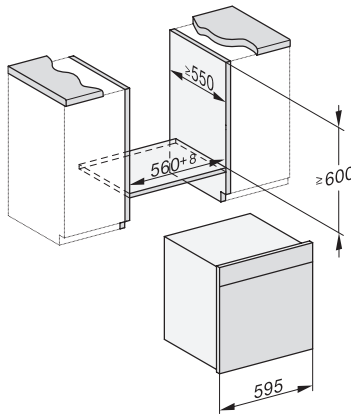

DGC7x6x, DGC7x6xX, DGC7x6xHCPro, DGC7x6xHCXPro installation drawings

Worktop overhang ≤ 29 mm