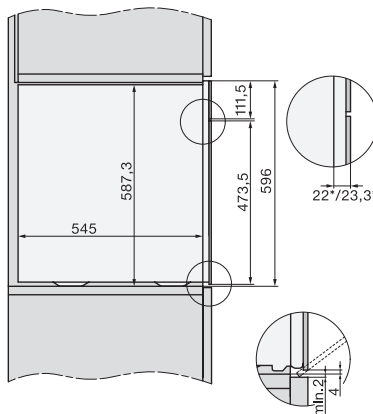

DG7x40, DGC7x4x, DGC7x6x, DG7635, DGM7x4x, DO7, H2860B/BP, H7240BM, H7x40BM, H7x4xB/BP, H7x6xB/BP, installation drawings

1) 400 mm, 2) 360 mm, 3) 47 mm, 4) 27 mm, 5) 32.5 mm

ESW7x20, DGC7x6xHCPro, DGC7x6xHCXPro installation drawings

ESW7x10, EVS7010, DGC7x6xHCPro, DGC7x6xHCXPro installation drawings

DGC7x6x, DGC7x6xX, DGC7x6xHCPro, DGC7x6xHCXPro installation drawings

DGC7x6x, DGC7x6xX, DGC7x6xHCPro, DGC7x6xHCXPro installation drawings

Worktop overhang  $\leq 29$  mm

DGC7x6x, DGC7x6xX, DGC7x6xHCPro, DGC7x6xHCXPro installation drawings

DGC7x4x, DGC7x4x-55, DGC7xxx, DGC7x4xHCPro, DGC7x4xHCXPro installation drawings

DGC7x6xX, DGC7x6x-55X, DGC7x6xHCPro, DGC7x6xHCXPro, installation drawings

DGC7x6x, DGC7x6xX – installation drawing – GB, AU  
22 mm glass, 23.3 mm stainless steel