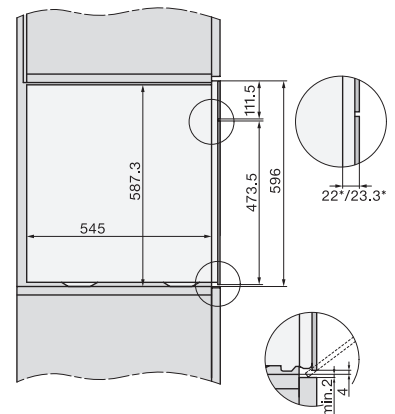

DG7x40, DGC7x4x, DGC7x6x, DG7635, DGM7x4x, DO7, H2860B/BP, H7240BM, H7x40BM, H7x4xB/BP, H7x6xB/BP, installation drawings

1) 400 mm, 2) 360 mm, 3) 47 mm, 4) 27 mm, 5) 32.5 mm

ESW7x20, DGC7x6xHCPro, DGC7x6xHCXPro installation drawings

Worktop overhang  $\leq 29$  mm

DGC7x6x, DGC7x6xX, DGC7x6xHCPro, DGC7x6xHCXPro installation drawings

DGC7x4x, DGC7x4x-55, DGC7xxx, DGC7x4xHCPro, DGC7x4xHCXPro installation drawings

DGC7x6xX, DGC7x6x-55X, DGC7x6xHCPro, DGC7x6xHCXPro, installation drawings

DGC7x6x, DGC7x6xX – installation drawing – GB, AU  
22 mm glass, 23.3 mm stainless steel