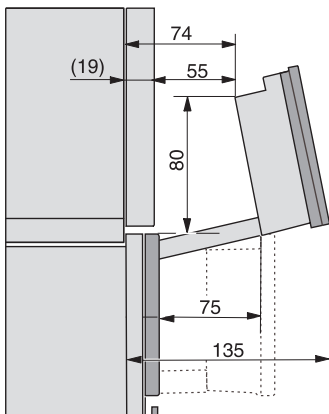

DG7x40, DGC7x4x, DGC7x6x, DG7635, DGM7x4x, DO7, H2860B/BP, H7240BM, H7x40BM, H7x4xB/BP, H7x6xB/BP, installation drawings

1) 400 mm, 2) 360 mm, 3) 47 mm, 4) 27 mm, 5) 32.5 mm

ESW7x20, DGC7x6xHCPro, DGC7x6xHCXPro installation drawings

ESW7x10, EVS7010, DGC7x6xHCPro, DGC7x6xHCXPro installation drawings

DGC7x6x, DGC7x6xX, DGC7x6xHCPro, DGC7x6xHCXPro installation drawings

DGC7x6x, DGC7x6xX, DGC7x6xHCPro, DGC7x6xHCXPro installation drawings

Worktop overhang ≤ 29 mm

DGC7x6x, DGC7x6xX, DGC7x6xHCPro, DGC7x6xHCXPro installation drawings

DGC7x4x, DGC7x4x-55, DGC7xxx, DGC7x4xHCPro, DGC7x4xHCXPro installation drawings

DGC7x6xX, DGC7x6x-55X, DGC7x6xHCPro, DGC7x6xHCXPro, installation drawings

DGC7x6x, DGC7x6xX – installation drawing – GB, AU  
22 mm glass, 23.3 mm stainless steel