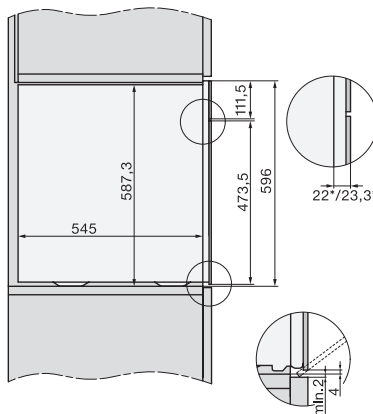

DG7x40, DGC7x4x, DGC7x6x, DG7635, DGM7x4x, DO7, H2860B/BP, H7240BM, H7x40BM, H7x4xB/BP, H7x6xB/BP, installation drawings

1) 400 mm, 2) 360 mm, 3) 47 mm, 4) 27 mm, 5) 32.5 mm

ESW7x20, DGC7x6xHCPro, DGC7x6xHCXPro installation drawings

ESW7x10, EVS7010, DGC7x6xHCPro, DGC7x6xHCXPro installation drawings

DGC7x6x, DGC7x6xX, DGC7x6xHCPro, DGC7x6xHCXPro installation drawings

DGC7x6x, DGC7x6xX, DGC7x6xHCPro, DGC7x6xHCXPro installation drawings

Worktop overhang ≤ 29 mm

DGC7x6x, DGC7x6xX, DGC7x6xHCPro, DGC7x6xHCXPro installation drawings

DGC7x4x, DGC7x4x-55, DGC7xxx, DGC7x4xHCPro, DGC7x4xHCXPro installation drawings

DGC7x6xX, DGC7x6x-55X, DGC7x6xHCPro, DGC7x6xHCXPro, installation drawings

DGC7x6x, DGC7x6xX – installation drawing – GB, AU  
22 mm glass, 23.3 mm stainless steel