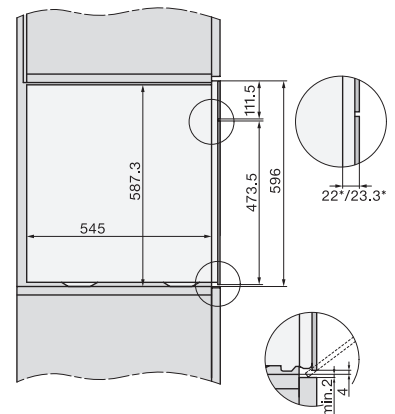

DG7x40, DGC7x4x, DGC7x6x, DG7635, DGM7x4x, DO7, H2860B/BP, H7240BM, H7x40BM, H7x4xB/BP, H7x6xB/BP, installation drawings

1) 400 mm, 2) 360 mm, 3) 47 mm, 4) 27 mm, 5) 32.5 mm

ESW7x20, DGC7x6xHCPro, DGC7x6xHCXPro installation drawings

Worktop overhang ≤ 29 mm

DGC7x6x, DGC7x6xX, DGC7x6xHCPro, DGC7x6xHCXPro installation drawings

DGC7x4x, DGC7x4x-55, DGC7xxx, DGC7x4xHCPro, DGC7x4xHCXPro installation drawings

DGC7x6xX, DGC7x6x-55X, DGC7x6xHCPro, DGC7x6xHCXPro, installation drawings

DGC7x6x, DGC7x6xX – installation drawing – GB, AU  
22 mm glass, 23.3 mm stainless steel