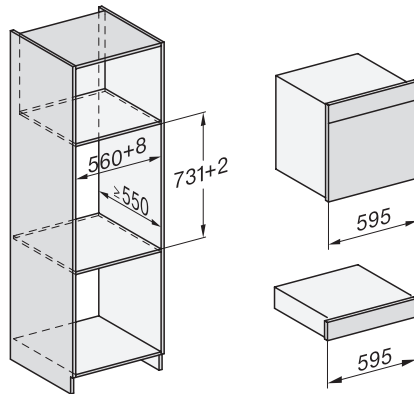

ESW7x10, EVS7010, DGC7x6xHCPro, DGC7x6xHCXPro installation drawings