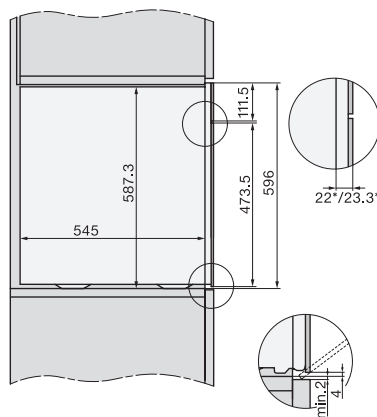

built-in DGC XXL, installation drawing

built-in DGC XXL build-under, installation drawing  
 Worktop overhang ≤ 29 mm

screw joint DGC XXL, installation drawing

DGC7x4x swivel range of the aperture, installation drawings

side view DGC XXL, installation drawings

Seitenansicht DGC XXL, installation drawing, GB, AU  
 22 mm glass, 23.3 mm stainless steel