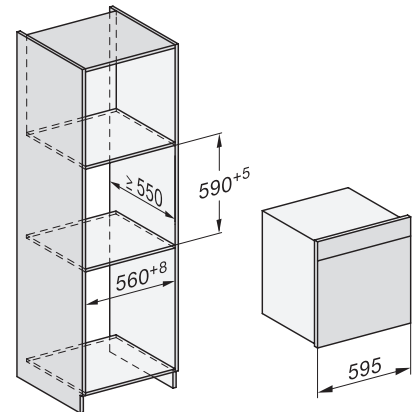

built-in DGC XXL, installation drawing