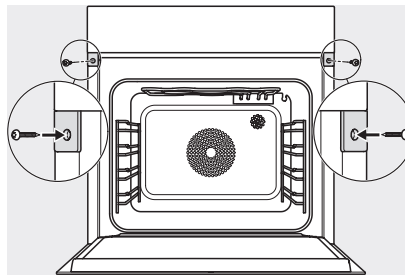

DGC 7460 HCX Pro
Handleless combination steam oven
for steam cooking, baking, roasting with networking + BrilliantLight.