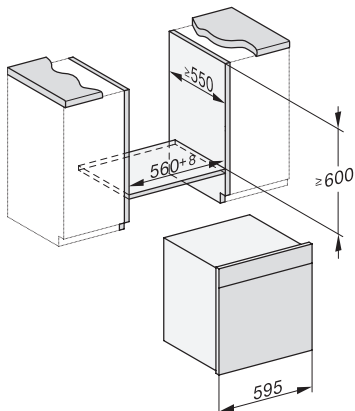

DGC 7460 HCX Pro  
 Handleless combination steam oven  
 for steam cooking, baking, roasting with networking + BrilliantLight.

ESW7x20, DGC7x6xHCPro, DGC7x6xHCXPro installation drawings

ESW7x10, EVS7010, DGC7x6xHCPro, DGC7x6xHCXPro installation drawings

built-in DGC XXL, installation drawing

built-in DGC XXL build-under, installation drawing  
 Worktop overhang ≤ 29 mm

screw joint DGC XXL, installation drawing

DGC7x4x swivel range of the aperture, installation drawings

side view DGC XXL, installation drawings

Seitenansicht DGC XXL, installation drawing, GB, AU  
 22 mm glass, 23.3 mm stainless steel