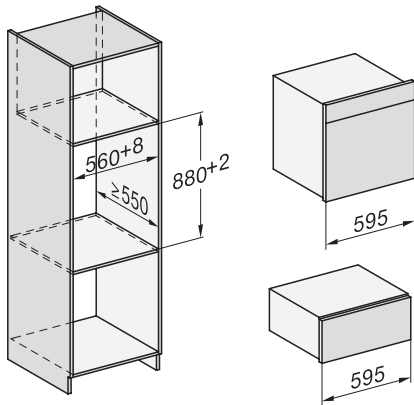

DGC 7460 HCX Pro
Handleless combination steam oven
for steam cooking, baking, roasting with networking + BrilliantLight.

ESW7x20, DGC7x6xHCPro, DGC7x6xHCXPro installation drawings