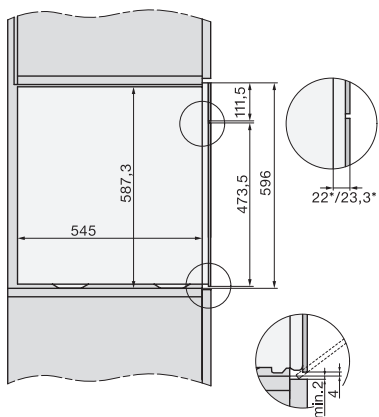

built-in DGC XXL, installation drawing

built-in DGC XXL build-under, installation drawing  
 Worktop overhang ≤ 29 mm

screw joint DGC XXL, installation drawing

DGC7x4x swivel range of the aperture, installation drawings

side view DGC XXL, installation drawings

Seitenansicht DGC XXL, installation drawing, GB, AU  
 22 mm glass, 23.3 mm stainless steel