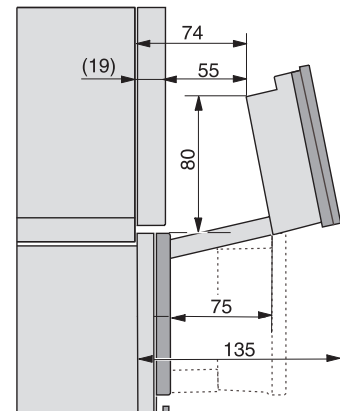

built-in DGC XXL, installation drawing

built-in DGC XXL build-under, installation drawing  
 Worktop overhang ≤ 29 mm

screw joint DGC XXL, installation drawing

DGC7x4x swivel range of the aperture, installation drawings

side view DGC XXL, installation drawings

Seitenansicht DGC XXL, installation drawing, GB, AU  
 22 mm glass, 23.3 mm stainless steel