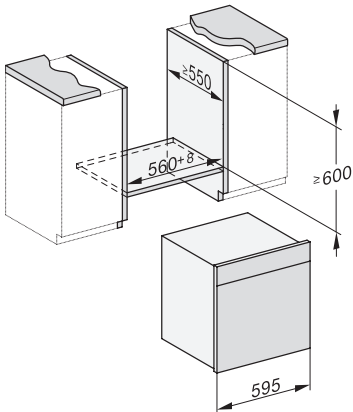

DGC7x6x, DGC7x6xX, DGC7x6xHCPro, DGC7x6xHCXPro installation drawings

Worktop overhang ≤ 29 mm