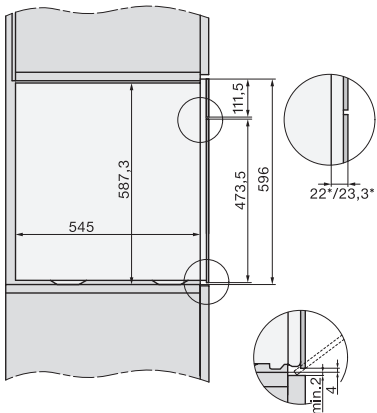

ESW7x20, DGC7x6xHCPro, DGC7x6xHCXPro installation drawings

ESW7x10, EVS7010, DGC7x6xHCPro, DGC7x6xHCXPro installation drawings

DGC7x6x, DGC7x6xX, DGC7x6xHCPro, DGC7x6xHCXPro installation drawings

DGC7x6x, DGC7x6xX, DGC7x6xHCPro, DGC7x6xHCXPro installation drawings

Worktop overhang ≤ 29 mm

DGC7x6x, DGC7x6xX, DGC7x6xHCPro, DGC7x6xHCXPro installation drawings

DGC7x4x, DGC7x4x-55, DGC7xxx, DGC7x4xHCPro, DGC7x4xHCXPro installation drawings

DGC7x6xX, DGC7x6x-55X, DGC7x6xHCPro, DGC7x6xHCXPro, installation drawings

DGC7x6x, DGC7x6xX – installation drawing – GB, AU
22 mm glass, 23,3 mm stainless steel