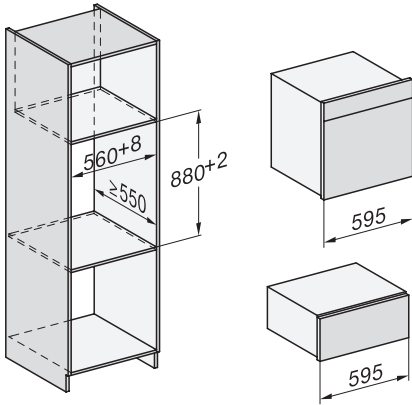

DGC 7460 HCX Pro

Handleless combination steam oven

for steam cooking, baking, roasting with networking + HydroClean.

ESW7x20, DGC7x6xHCPro, DGC7x6xHCXPro installation drawings