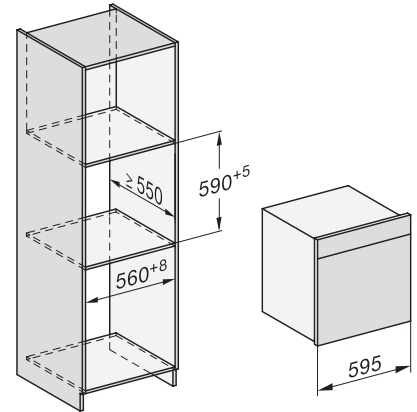

DGC7x6x, DGC7x6xX, DGC7x6xHCPro, DGC7x6xHCXPro installation drawings