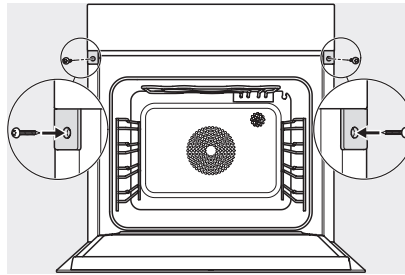

DGC 7460 HCX Pro

Handleless combination steam oven

for steam cooking, baking, roasting with networking + HydroClean.

Worktop overhang ≤ 29 mm