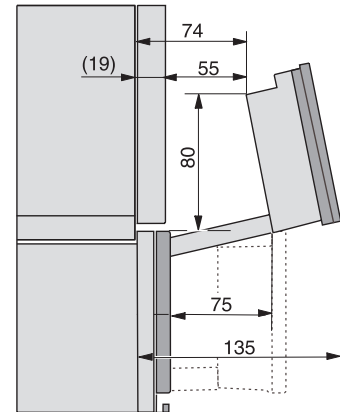

ESW7x20, DGC7x6xHCPro, DGC7x6xHCXPro installation drawings

ESW7x10, EVS7010, DGC7x6xHCPro, DGC7x6xHCXPro installation drawings

DGC7x6x, DGC7x6xX, DGC7x6xHCPro, DGC7x6xHCXPro installation drawings

DGC7x6x, DGC7x6xX, DGC7x6xHCPro, DGC7x6xHCXPro installation drawings

Worktop overhang ≤ 29 mm

DGC7x6x, DGC7x6xX, DGC7x6xHCPro, DGC7x6xHCXPro installation drawings

DGC7x4x, DGC7x4x-55, DGC7xxx, DGC7x4xHCPro, DGC7x4xHCXPro installation drawings

DGC7x6xX, DGC7x6x-55X, DGC7x6xHCPro, DGC7x6xHCXPro, installation drawings

DGC7x6x, DGC7x6xX – installation drawing – GB, AU
22 mm glass, 23,3 mm stainless steel