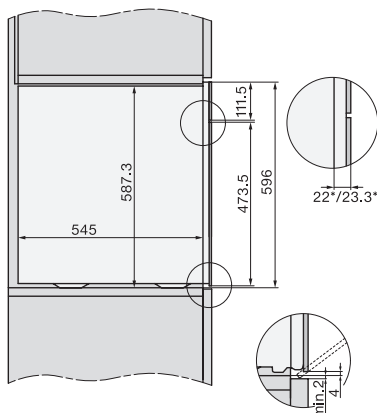

Worktop overhang ≤ 29 mm

DGC7x6x, DGC7x6xX, DGC7x6xHCPro, DGC7x6xHCXPro installation drawings

DGC7x4x, DGC7x4x-55, DGC7xxx, DGC7x4xHCPro, DGC7x4xHCXPro installation drawings

DGC7x6xX, DGC7x6x-55X, DGC7x6xHCPro, DGC7x6xHCXPro, installation drawings

DGC7x6x, DGC7x6xX – installation drawing – GB, AU
22 mm glass, 23,3 mm stainless steel