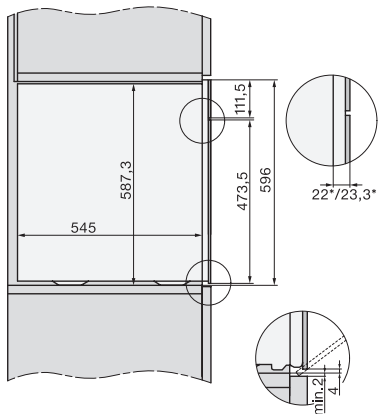

built-in DGC XXL, installation drawing

built-in DGC XXL build-under, installation drawing
Worktop overhang ≤ 29 mm

screw joint DGC XXL, installation drawing

DGC7x4x swivel range of the aperture, installation drawings

side view DGC XXL, installation drawings

Seitenansicht DGC XXL, installation drawing, GB, AU
22 mm glass, 23.3 mm stainless steel