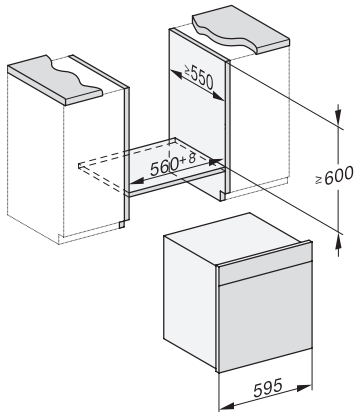

DGC 7860 HCX Pro

Handleless combination steam oven

for steam cooking, baking, roasting with wireless food probe + HydroClean.

ESW7x20, DGC7x6xHCPro, DGC7x6xHCXPro installation drawings

ESW7x10, EVS7010, DGC7x6xHCPro, DGC7x6xHCXPro installation drawings

built-in DGC XXL, installation drawing

built-in DGC XXL build-under, installation drawing
Worktop overhang ≤ 29 mm

screw joint DGC XXL, installation drawing

DGC7x4x swivel range of the aperture, installation drawings

side view DGC XXL, installation drawings

Seitenansicht DGC XXL, installation drawing, GB, AU
22 mm glass, 23.3 mm stainless steel