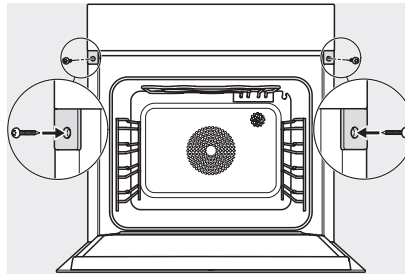

Steam generator power in kW	3.30
Fresh water container volume in l	1.4
Fresh water container behind motorised control panel	•
Condensate container behind motorised lift-up control panel with SoftClose	•
Drain filter	•
Safety	
Appliance cooling system and touch-cool front	•
Safety switch-off	•
System lock	•
Vapour cooling system	•
Sensor lock	•
Technical data	
Oven compartment volume in l	67
No. of shelf levels	4
Numbered shelf levels	•
Door hinge	Bottom
Oven light	BrilliantLight
Oven temperature regulation min. in °C	30
Oven temperature regulation max. in °C	230
Electronic steam oven temperature regulation min. in °C	40
Electronic steam oven temperature regulation max. in °C	100
Niche width min. in mm	560
Niche width max. in mm	568
Niche height min. in mm	590
Niche height max. in mm	595
Niche depth in mm	550
Appliance dimensions (W x H x D) in mm	595 x 596 x 567
Appliance width in mm	595
Appliance height in mm	596
Appliance depth in mm	567
Weight in kg	46.4
Total rated load in kW	3.45
Voltage in V	230
Frequency in Hz	50
Fuse rating in A	16
Number of phases	1
Mains cable with plug	•
Length of supply lead in m	2
Replacing lamps	Service
Accessories included	
Universal tray with PerfectClean	1
Baking and roasting rack with PerfectClean	1
FlexiClip runners with PerfectClean	1
Removable side runners (pair)	1
No. of perforated stainless-steel cooking container	2
No. of solid stainless-steel cooking containers	1
HydroClean cleaning agent	1
Descaling tablets	2

DGC 7860 HCX Pro

Handleless combination steam oven

for steam cooking, baking, roasting with wireless food probe + HydroClean.

ESW7x20, DGC7x6xHCPro, DGC7x6xHCXPro installation drawings

ESW7x10, EVS7010, DGC7x6xHCPro, DGC7x6xHCXPro installation drawings

built-in DGC XXL, installation drawing

built-in DGC XXL build-under, installation drawing
Worktop overhang ≤ 29 mm

screw joint DGC XXL, installation drawing

DGC7x4x swivel range of the aperture, installation drawings