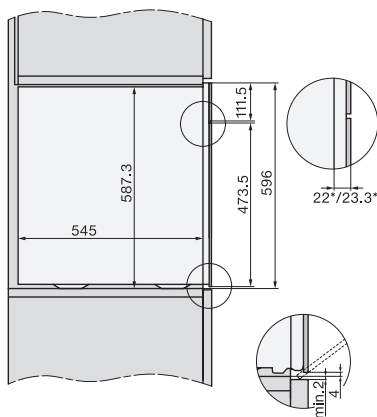

built-in DGC XXL, installation drawing

built-in DGC XXL build-under, installation drawing
Worktop overhang ≤ 29 mm

screw joint DGC XXL, installation drawing

DGC7x4x swivel range of the aperture, installation drawings

side view DGC XXL, installation drawings

Seitenansicht DGC XXL, installation drawing, GB, AU
22 mm glass, 23.3 mm stainless steel