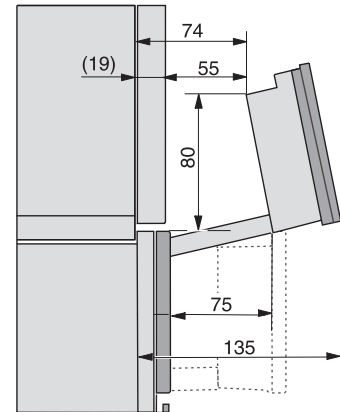

built-in DGC XXL, installation drawing

built-in DGC XXL build-under, installation drawing
Worktop overhang ≤ 29 mm

screw joint DGC XXL, installation drawing

DGC7x4x swivel range of the aperture, installation drawings

side view DGC XXL, installation drawings

Seitenansicht DGC XXL, installation drawing, GB, AU
22 mm glass, 23.3 mm stainless steel