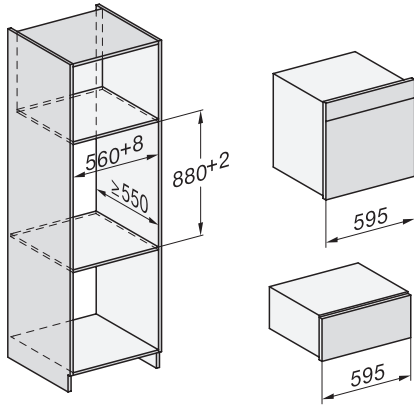

DGC 7860 HCX Pro

Handleless combination steam oven

for steam cooking, baking, roasting with wireless food probe + HydroClean.

ESW7x20, DGC7x6xHCPro, DGC7x6xHCXPro installation drawings