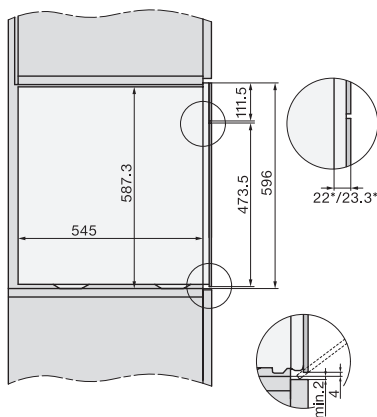

Steam generator power in kW	3.30
DirectWater plus	•
Drain filter	•
Safety	
Appliance cooling system and touch-cool front	•
Safety switch-off	•
System lock	•
Vapour cooling system	•
Sensor lock	•
Technical data	
Oven compartment volume in l	67
No. of shelf levels	4
Numbered shelf levels	•
Door hinge	Bottom
Oven light	BrilliantLight
Oven temperature regulation min. in °C	30
Oven temperature regulation max. in °C	230
Electronic steam oven temperature regulation min. in °C	40
Electronic steam oven temperature regulation max. in °C	100
Niche width min. in mm	560
Niche width max. in mm	568
Niche height min. in mm	590
Niche height max. in mm	595
Niche depth in mm	550
Appliance dimensions (W x H x D) in mm	595 x 596 x 567
Appliance width in mm	595
Appliance height in mm	596
Appliance depth in mm	567
Weight in kg	46.4
Total rated load in kW	3.40
Voltage in V	230
Frequency in Hz	50
Fuse rating in A	16
Number of phases	1
Mains cable with plug	•
Length of supply lead in m	2
Length of water inlet hose in m	2.0
Length of water drain hose in m	3.0
Replacing lamps	Service
Accessories included	
Universal tray with PerfectClean	1
Baking and roasting rack with PerfectClean	1
FlexiClip runners with PerfectClean	1
Removable side runners (pair)	1
No. of perforated stainless-steel cooking container	2
No. of solid stainless-steel cooking containers	1
HydroClean cleaning agent	1
Descaling tablets	2

ESW7x10, EVS7010, DGC7x6xHCPro, DGC7x6xHCXPro installation drawings

built-in DGC XXL, installation drawing

built-in DGC XXL build-under, installation drawing
Worktop overhang ≤ 29 mm

screw joint DGC XXL, installation drawing

DGC7x4x swivel range of the aperture, installation drawings

side view DGC XXL, installation drawings

Seitenansicht DGC XXL, installation drawing, GB, AU
22 mm glass, 23.3 mm stainless steel