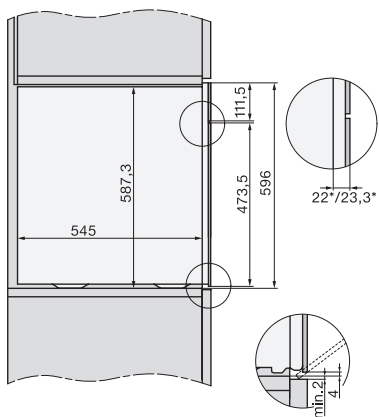

Steam generator power in kW	3.30
DirectWater plus	•
Drain filter	•
Safety	
Appliance cooling system and touch-cool front	•
Safety switch-off	•
System lock	•
Vapour cooling system	•
Sensor lock	•
Technical data	
Oven compartment volume in l	67
No. of shelf levels	4
Numbered shelf levels	•
Door hinge	Bottom
Oven light	BrilliantLight
Oven temperature regulation min. in °C	30
Oven temperature regulation max. in °C	230
Electronic steam oven temperature regulation min. in °C	40
Electronic steam oven temperature regulation max. in °C	100
Niche width min. in mm	560
Niche width max. in mm	568
Niche height min. in mm	590
Niche height max. in mm	595
Niche depth in mm	550
Appliance dimensions (W x H x D) in mm	595 x 596 x 567
Appliance width in mm	595
Appliance height in mm	596
Appliance depth in mm	567
Weight in kg	46.4
Total rated load in kW	3.40
Voltage in V	230
Frequency in Hz	50
Fuse rating in A	16
Number of phases	1
Mains cable with plug	•
Length of supply lead in m	2
Length of water inlet hose in m	2.0
Length of water drain hose in m	3.0
Replacing lamps	Service
Accessories included	
Universal tray with PerfectClean	1
Baking and roasting rack with PerfectClean	1
FlexiClip runners with PerfectClean	1
Removable side runners (pair)	1
No. of perforated stainless-steel cooking container	2
No. of solid stainless-steel cooking containers	1
HydroClean cleaning agent	1
Descaling tablets	2

ESW7x10, EVS7010, DGC7x6xHCPro, DGC7x6xHCXPro installation drawings

built-in DGC XXL, installation drawing

built-in DGC XXL build-under, installation drawing
Worktop overhang ≤ 29 mm

screw joint DGC XXL, installation drawing

DGC7x4x swivel range of the aperture, installation drawings

side view DGC XXL, installation drawings

Seitenansicht DGC XXL, installation drawing, GB, AU
22 mm glass, 23.3 mm stainless steel