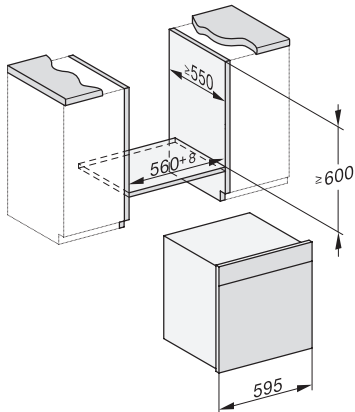

built-in DGC XXL build-under, installation drawing
Worktop overhang ≤ 29 mm