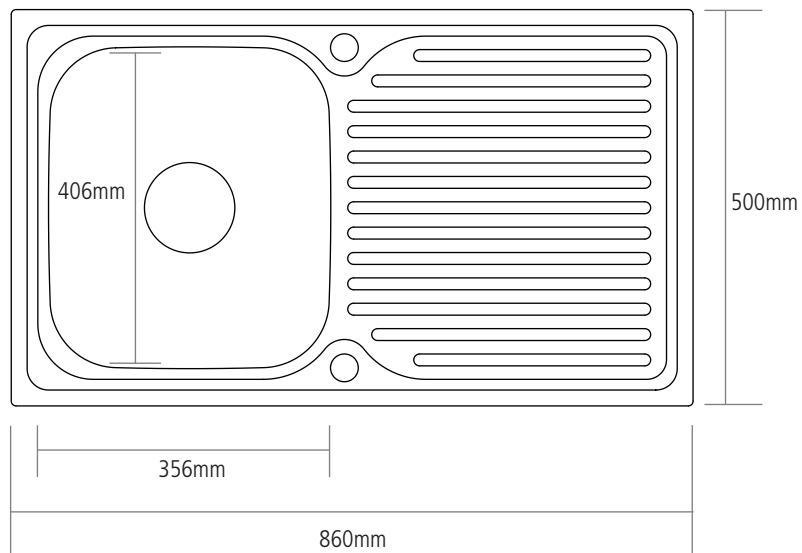

DIMENSIONS

MAIN BOWL DEPTH: 180MM

MIN. BASE UNIT: 450MM

CUT-OUT SIZE: 838 X 480MM
