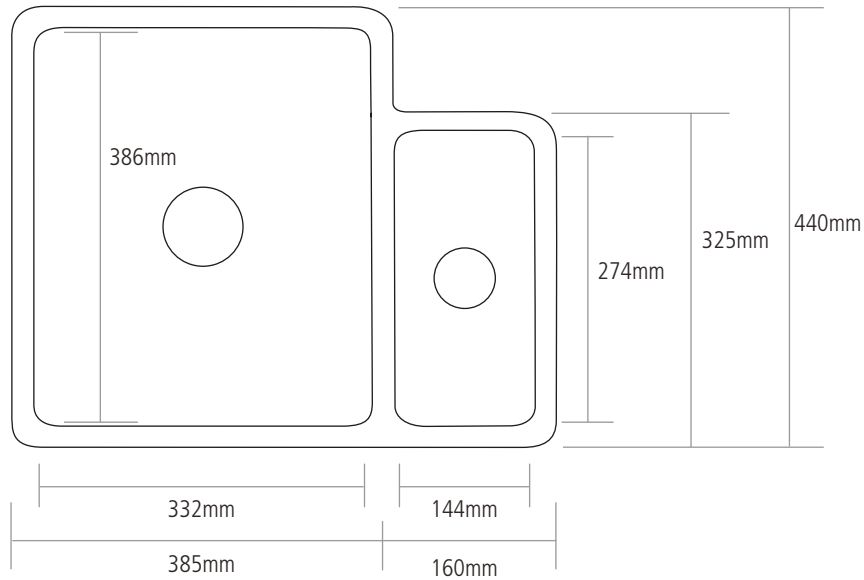

# DIMENSIONS

**MAIN BOWL DEPTH:** 176MM

**SMALL BOWL DEPTH:** 120MM

**OVERALL SINK DEPTH:** 200MM

**MIN. BASE UNIT:** 600MM

---

NOTE: All sink dimensions may vary by plus-or-minus 2%