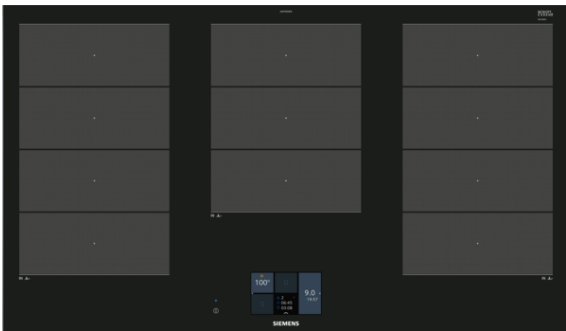

iQ700, Induction hob, 90 cm, EX975KXW1E

Siemens flexInduction cooktop is designed for greater flexibility when cooking

- ✓ flexInduction adapts the cooking zones to different cookware and pots up to 24 cm diameter – for more flexibility.
- ✓ Home Connect: Information about your cooktop, no matter where you are via smartphone or tablet.
- ✓ The fryingSensor plus controls the temperature in the pan
- ✓ powerMove Plus enables intuitive control thanks to three heating zones with different temperatures, just by moving the pan
- ✓ Shorter heating times with up to 50% more power thanks to the powerBoost function.
- ✓ Timer with cooking zone shut-off function
- ✓ Innovative induction technology is one of the quickest, safest and most efficient methods of cooking.

Features

Technical Data

Product name/family : Cooking zone ceramic
Construction type : Built-in
Energy input : Electric
Total number of positions that can be used at the same time : 5
Required niche size for installation (HxWxD) : 51 x 880-880 x 490-500
Width of the product (mm) : 912
Dimensions of the product (mm) : 51 x 912 x 520
Dimensions of the packed product (HxWxD) (mm) : 126 x 1073 x 603
Net weight (kg) : 21.365
Gross weight (kg) : 23.2
Residual heat indicator : Separate
Location of control panel : Hob front
Color of surface : Black
Approval certificates : AENOR, CE
Length of electrical supply cord (cm) : 110
EAN code : 4242003765685
Electrical connection rating (W) : 11100
Voltage (V) : 220-240
Frequency (Hz) : 50; 60

Optional accessories

HZ9SE030 : Set of 2 pots and 1 pan , HZ9LP200 : Pot Ø 18 (bottom) / 20 cm (top) , HZ9LP160 : Pot Ø 14 (bottom) / 16 cm (top) , HZ9CF260 : Pan Ø 22 / 26 cm , HZ394301 : Connecting strip , HZ390522 : Griddle Plate , HZ390512 : Teppan Yaki (large) , HZ39050 : Wireless temperature sensor for cooktop , HZ390230 : System pan diameter 21cm , HZ390220 : System pan diameter 19 cm , HZ390210 : System pan diameter 15 cm , HZ390012 : Steaming Rack for Stainless Steel roaste , HZ390011 : Stainless Steel roaster with glas lid