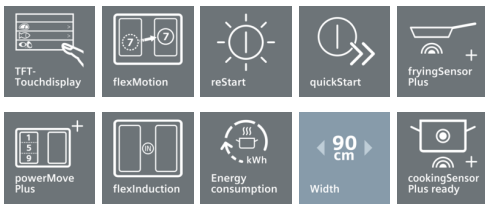

### Siemens flexInduction cooktop is designed for greater flexibility when cooking

- ✓ flexInduction adapts the cooking zones to different cookware and pots up to 24 cm diameter – for more flexibility.
- ✓ Home Connect: Information about your cooktop, no matter where you are via smartphone or tablet.
- ✓ The fryingSensor plus controls the temperature in the pan
- ✓ powerMove Plus enables intuitive control thanks to three heating zones with different temperatures, just by moving the pan
- ✓ Shorter heating times with up to 50% more power thanks to the powerBoost function.
- ✓ Timer with cooking zone shut-off function
- ✓ Innovative induction technology is one of the quickest, safest and most efficient methods of cooking.

#### Technical Data

Product name/family : Cooking zone ceramic  
 Construction type : Built-in  
 Energy input : Electric  
 Total number of positions that can be used at the same time : 5  
 Required niche size for installation (HxWxD) : 51 x 880-880 x 490-500  
 Width of the product (mm) : 912  
 Dimensions of the product (mm) : 51 x 912 x 520  
 Dimensions of the packed product (HxWxD) (mm) : 126 x 1073 x 603  
 Net weight (kg) : 21.365  
 Gross weight (kg) : 23.2  
 Residual heat indicator : Separate  
 Location of control panel : Hob front  
 Color of surface : Black  
 Approval certificates : AENOR, CE  
 Length of electrical supply cord (cm) : 110  
 EAN code : 4242003765685  
 Electrical connection rating (W) : 11100  
 Voltage (V) : 220-240  
 Frequency (Hz) : 50; 60

#### Power and size:

- Connected load: 11.1 KW
- Cooking zones: 1 x Ø 400 mmx240 mm, 3.3 KW (max. Power levels 3.7 KW) Induction or 2 x Ø 240 mm, 2.2 KW (max. Powerlevels 3.7 KW) Induction; 1 x Ø 300 mmx240 mm, 2.6 KW (max. Power levels 3.7 KW) Induction; 1 x Ø 400 mmx240 mm, 3.3 KW (max. Power levels 3.7 KW) Induction or 2 x Ø 240 mm, 2.2 KW (max. Power levels 3.7 KW) Induction