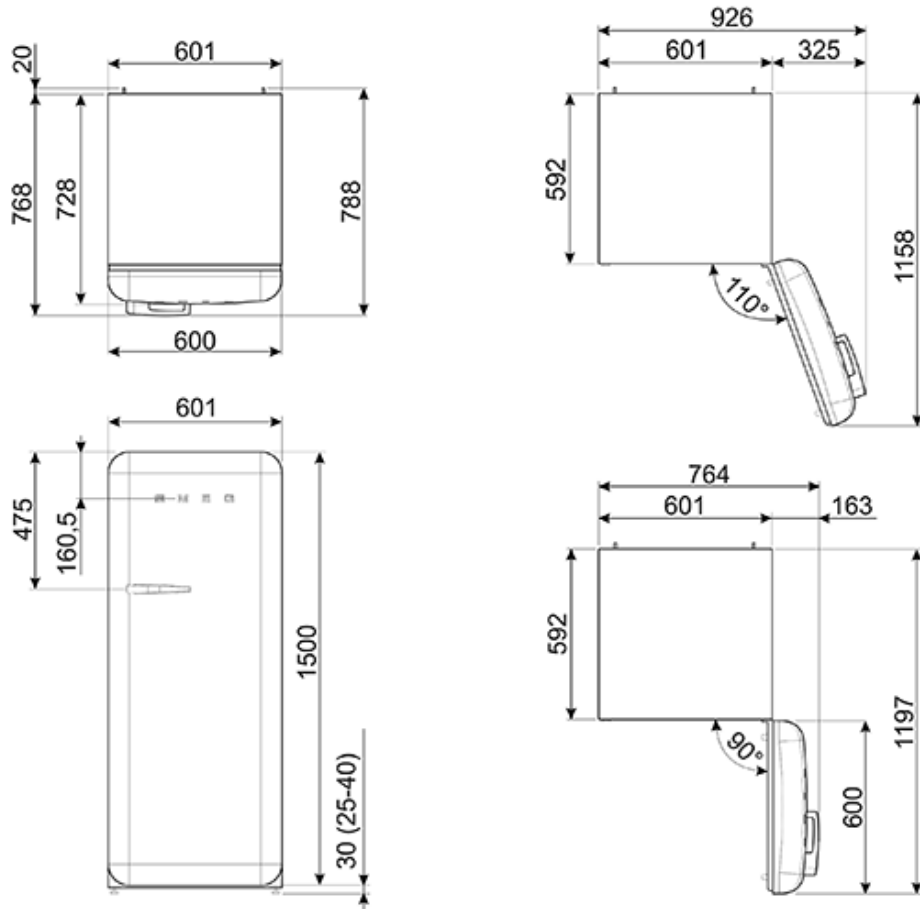

FAB28RPB3UK

50's Retro style

fridge
free standing
free standing
pastel blue
60 cm
energy rating A+++

Smeg (UK) Ltd
The Magna Building, Wyndyke Furlong, Abingdon
OX14 1DZ
Tel. +44 (0)844 557 9907
Fax +44 (0)844 557 9337