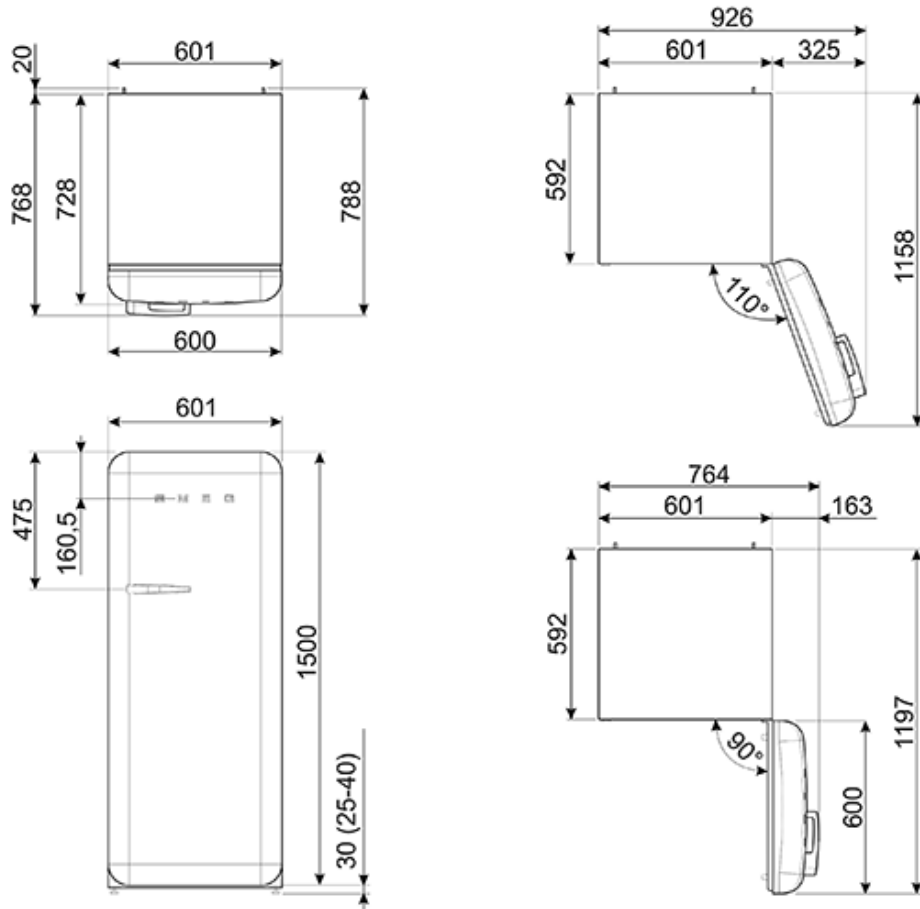

FAB28RWH3UK

50's Retro style

fridge
free standing
free standing
white
60 cm
energy rating A+++

Smeg (UK) Ltd
The Magna Building, Wyndyke Furlong, Abingdon
OX14 1DZ
Tel. +44 (0)844 557 9907
Fax +44 (0)844 557 9337