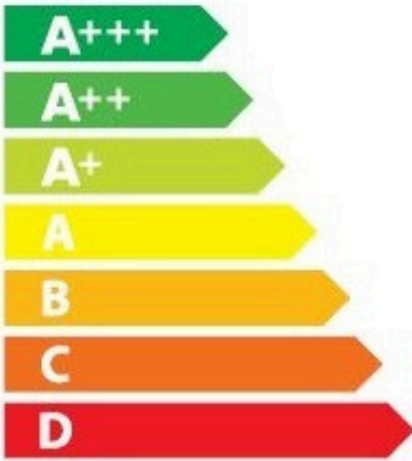

ENERGY

ELICA

E017GXI-002-001

B

75
kWh/annum

AB**C**DEFG

ABCDEFG

AB**C**DEFG