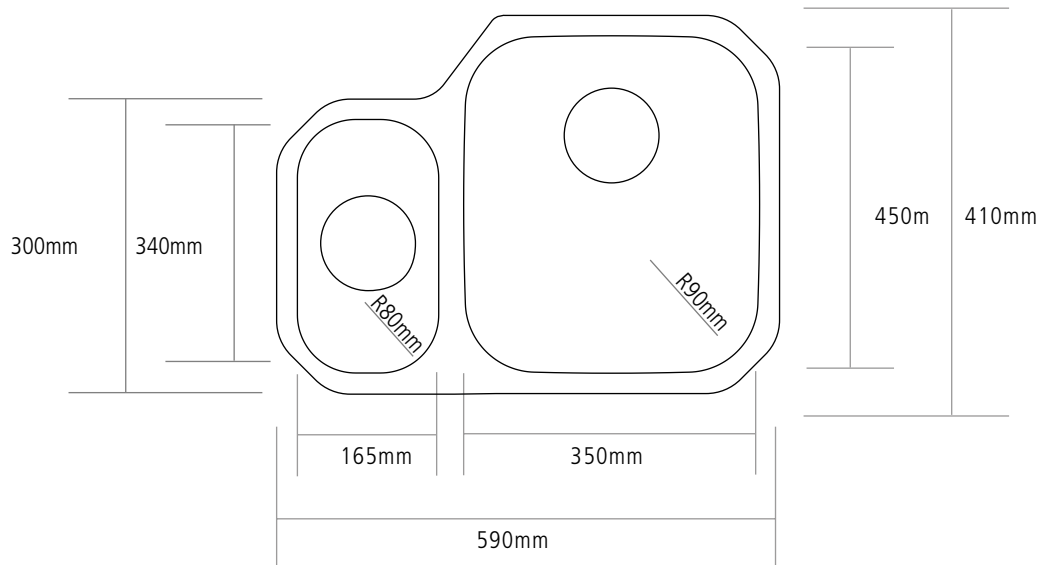

DIMENSIONS

BOWL DEPTH: 180MM

SMALL BOWL DEPTH: 125MM

MIN. BASE UNIT: 600MM

NOTE: For cut-out shape go to www.caple.co.uk for template