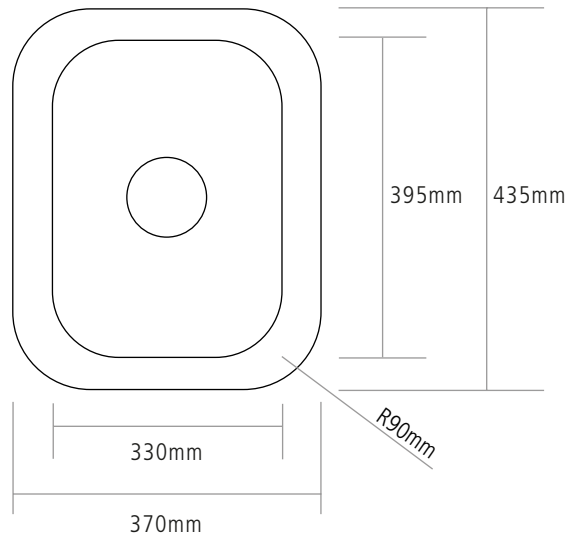

DIMENSIONS

BOWL DEPTH: 180MM

MIN. BASE UNIT: 400MM

NOTE: For cut-out shape go to www.caple.co.uk for template