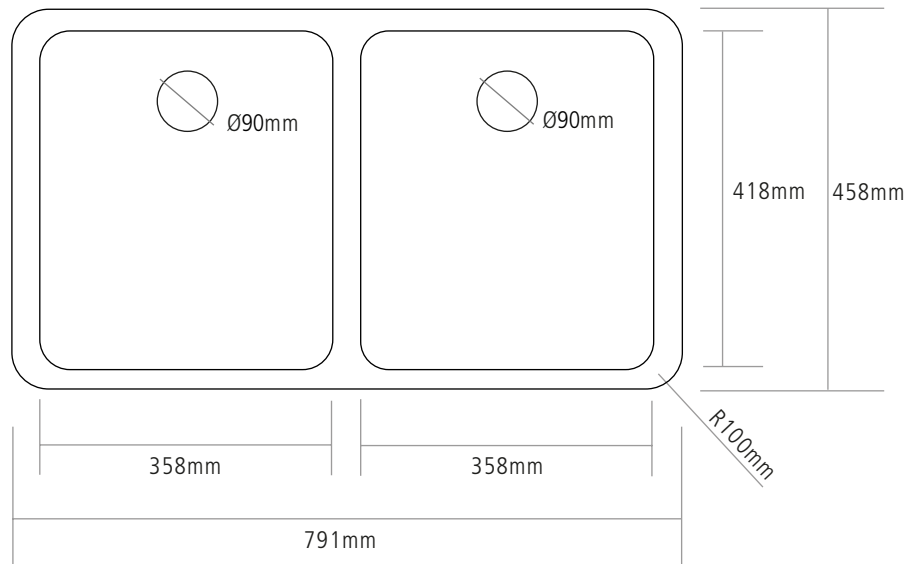

# DIMENSIONS

**BOWL DEPTH:** 210MM

**MIN. BASE UNIT:** 900MM

**NOTE:** For cut-out shape go to [www.caple.co.uk](http://www.caple.co.uk) for template