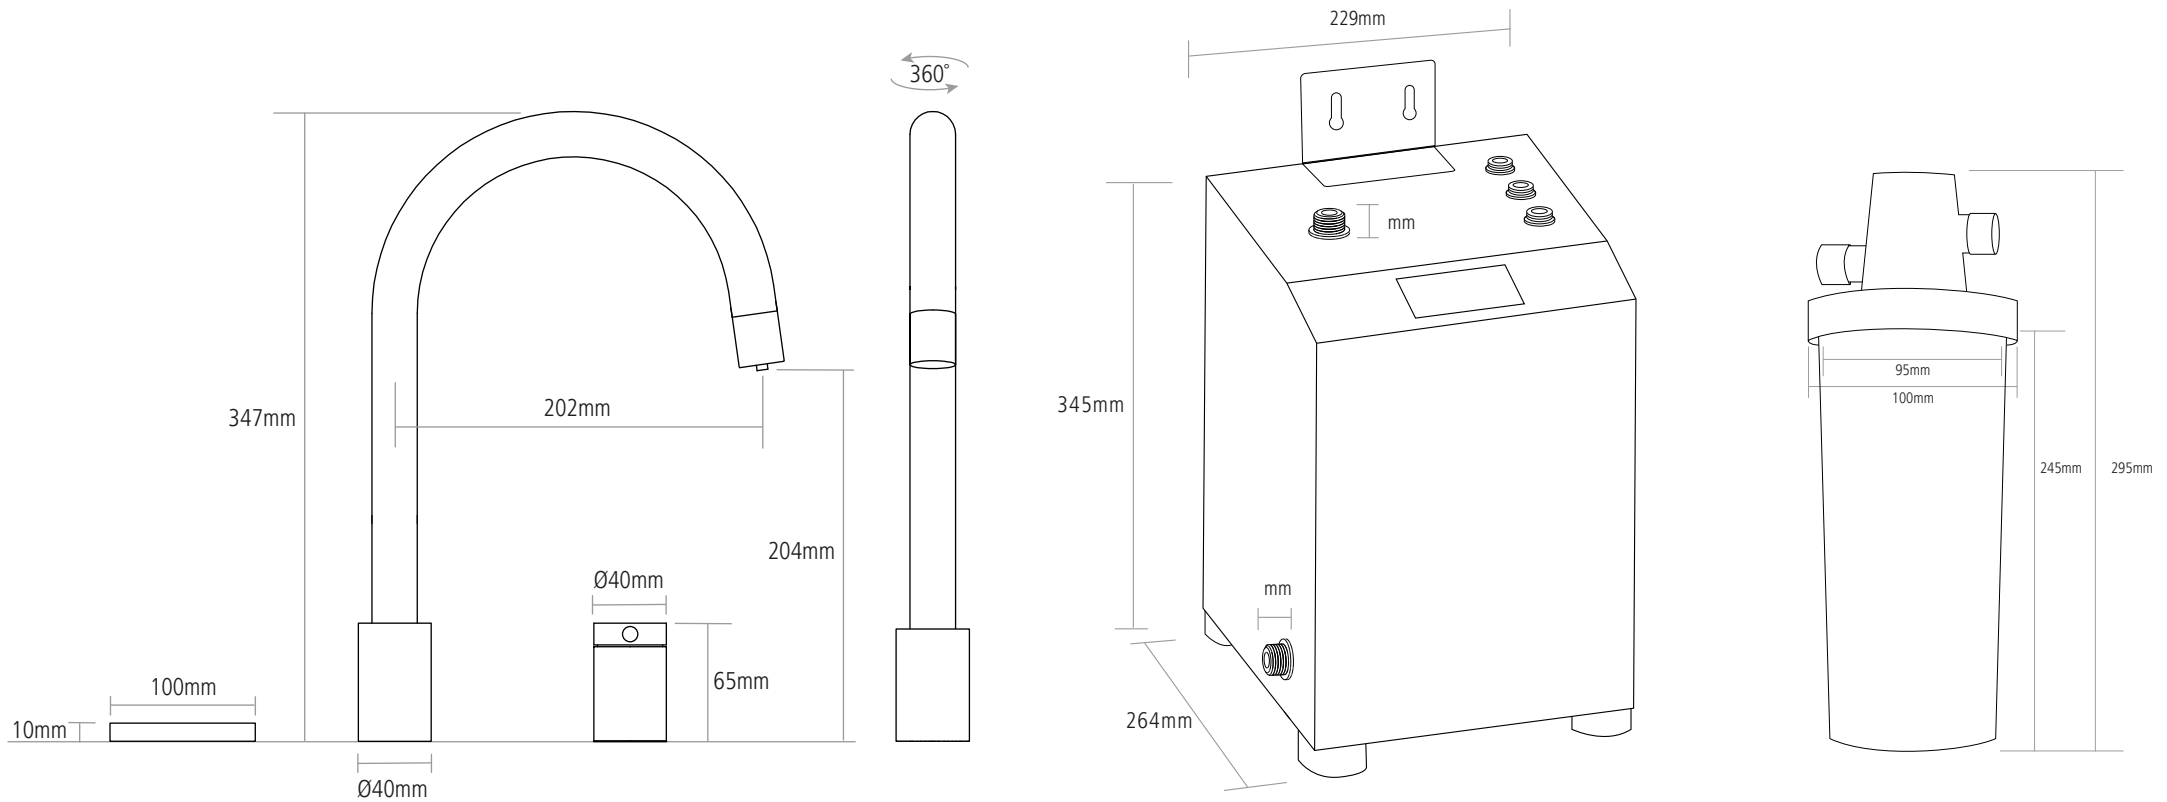

DIMENSIONS

Worktop cut-outs 35mm required