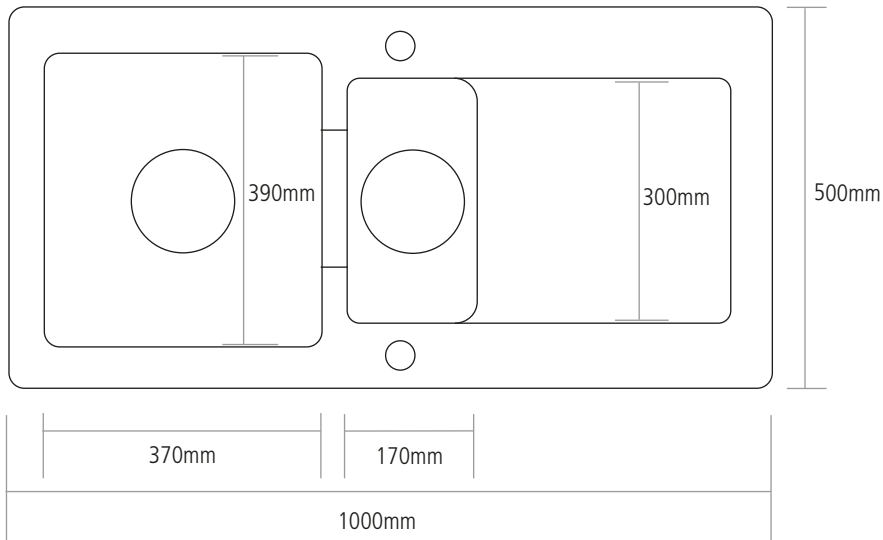

DIMENSIONS

MAIN BOWL DEPTH: 185MM

SMALL BOWL DEPTH: 120MM

OVERALL SINK DEPTH: 210MM

MIN. BASE UNIT: 800MM

CUT-OUT SIZE: 970 x 470MM

NOTE: All sink dimensions may vary by plus-or-minus 2%