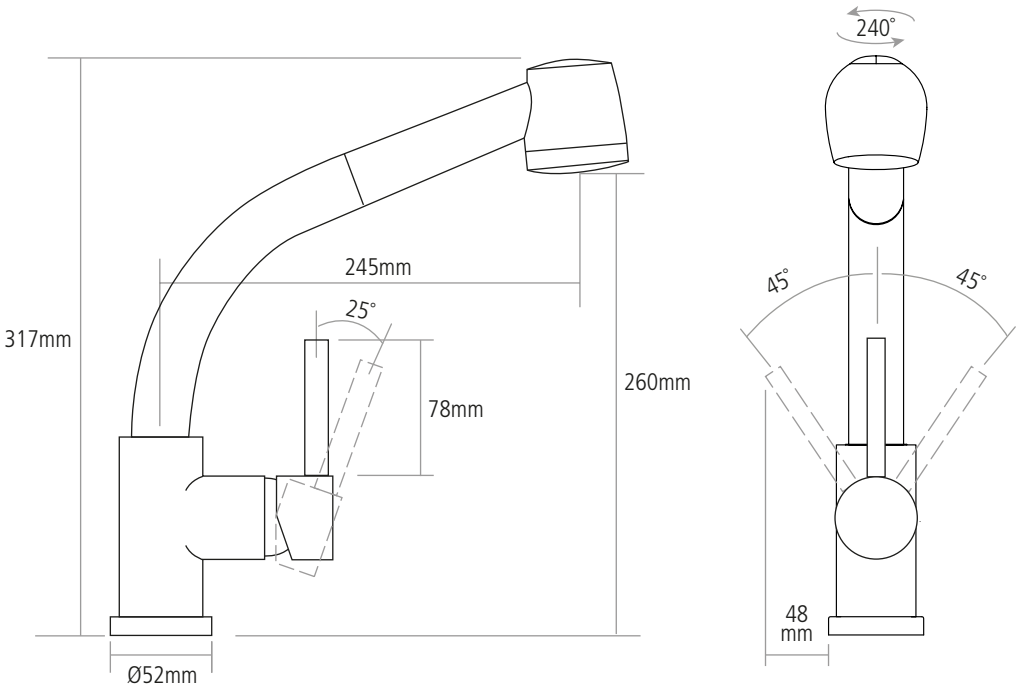

DIMENSIONS

Worktop cut-out 35mm required
Note: Pull-out hose extended by 500mm