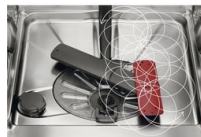

Customisable space and convenient cleaning with MaxiFlex

The MaxiFlex drawer is engineered to accommodate cutlery and utensils of many sizes, whether large or awkwardly shaped. Flexible dividers and maximised depth mean each load is customisable. Essentially every item is seamlessly loaded and cleaned in one go.

SatelliteClean®. Powerful dishwashing. Without using extra water

Even closely stacked or larger dishes receive deep cleaning with SatelliteClean®. The innovative spray arm guarantees corner-to-corner cleaning. With up to 3x better spray coverage providing stunning results across every surface.

Water reaches every corner. With the Dual Spray Arms

Ensure maximum water coverage with two spray arms. The rotating sprinklers send water jets into every corner of both the lower and upper basket, for dishwashing results you can rely on.