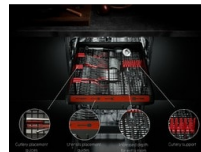

Customisable space and convenient cleaning with MaxiFlex

The MaxiFlex drawer is engineered to accommodate cutlery and utensils of many sizes, whether large or awkwardly shaped. Flexible dividers and maximised depth mean each load is customisable. Essentially every item is seamlessly loaded and cleaned in one go.

Water reaches every corner. With the Dual Spray Arms

Ensure maximum water coverage with two spray arms. The rotating sprinklers send water jets into every corner of both the lower and upper basket, for dishwashing results you can rely on.

Product Specification

Series	7000	Number of Programmes	7
Energy Rating	C	Number of Temperatures	3
Number of Place Settings	10	Door Colour	None
Dishwasher Programs	160 Minutes, 60 Minutes, 90 Minutes, AUTO Sense, ECO, Machine Care, Quick 30 Minutes	Upper Spray Arm Type	Dual spray arms
Indicators	Beam on floor two coloured, Buzzer, Delay start 1h-24h, Drying phase, ExtraSilent, GlassCare, Machine Care, Program selected, Rinse aid, Salt, XtraPower	Lower Spray Arm Type	Satellite spray arm
Drying System	AirDry Technology	Inlet Pipe Type	Aqua control
Noise Rating (dB)	C	Anti-flood Device Type	Floating switch
Dimensions (mm) (HxWxD)	818x446x550	Product Number (PNC)	S - Customer Specific ERT
Built-in Dimensions (mm) (HxWxD)	820-900x450x550	Noise (dB)	45
Water Supply	Cold or hot	Energy Consumption per 100 wash cycles (kWh)	59
Cord Length (m)	1.5	Culterly Basket	No
Inlet Hose Length (cm)	150	Cutlery Drawer	Knife rack holder, MaxiFlex Drawer, Removable dividers
Outlet Hose Length (cm)	150	Net Weight (Kg)	30
Total Electricity Loading (W)	1550-2200	Gross Weight (Kg)	32
Wheels/Feet	2 adj feet + 1 front adj rear foot (adj 0 to 8cm)	Floor beam	Light on floor
Voltage (V)	200-240		
Required Fuse (A)	10		
Frequency (Hz)	50-60		