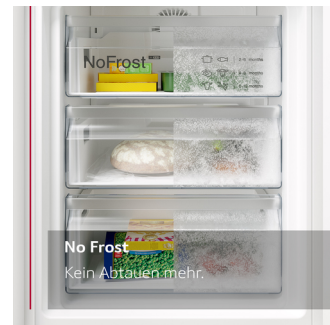

## Neff GI7815NE0 freezer Upright freezer Built-in 212 L E White

**Brand :** Neff

**Product code:** GI7815NE0

**Product name :** GI7815NE0

Neff GI7815NE0. Freezer net capacity: 212 L, Climate class: ST-T, Freezing capacity: 14 kg/24h, Storage time during power failure: 9 h, Noise level: 35 dB, Star rating: 4\*, No Frost system. Door hinge: Left. Energy efficiency class: E, Annual energy consumption: 235 kWh. Product colour: White

Design		Ergonomics	
Product type *	Upright freezer	Cord length	2.3 m
Appliance placement *	Built-in	<b>Power</b>	
Door hinge	Left	Energy efficiency scale	A to G
Reversible doors *	✓	Energy efficiency class *	E
Convertible freezer	✓	Connected load	120 W
Product colour *	White	Annual energy consumption *	235 kWh
Control type	Buttons, Touch	AC input voltage	220 - 240 V
Built-in display *	✓	AC input frequency	50 Hz
Freezer number of shelves/baskets *	7	Current	10 A
<b>Performance</b>		<b>Weight &amp; dimensions</b>	
Freezer net capacity *	212 L	Weight	66.9 kg
Freezing capacity *	14 kg/24h	Installation compartment width	56 cm
Storage time during power failure *	9 h	Installation compartment depth	56 cm
Star rating *	4*	Installation compartment height	177.5 cm
Climate class *	ST-T	Width *	558 mm
No Frost system *	✓	Depth *	545 mm
Automatic defrost (freezer) *	✗	Height *	1772 mm
SuperFrost function	✓	<b>Packaging data</b>	
Noise emission class *	B	Package width	640 mm
Noise level *	35 dB	Package depth	610 mm
Fast freeze function *	✓	Package height	1840 mm
Ice cube tray	✓	Package weight	72 kg
Wi-Fi	✓	<b>Technical details</b>	
Operating temperature (T-T)	10 - 43 °C	Compliance certificates	CE, VDE