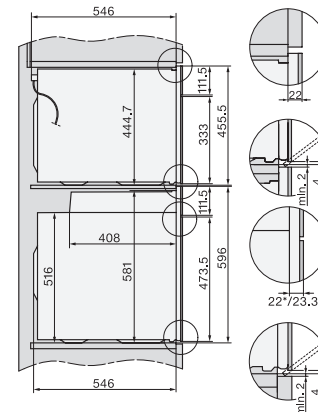

22 mm – glass, 23.3 mm – metal

H226x-1B/BP/E/EP//IP, H2760B/BP, H28x0B/BP, H7x6xB/BP/BPX, installation drawings

H226x-1B/BP/E/EP//IP, H2x6xB/BP, H7x6xB/BP/BPX, installation drawings

If the oven is to be installed under a hob, follow the instructions for installing the hob and the height of the hob.

DG2840, DG7x40, DGC7x4x, DG7x6x, DGC7x6x, DGD7635, DGM7x4x, DO7, H28B/BP, H7x4xB/BM/BP, H7x6xB/BP, installation drawing

1) 400 mm, 2) 360 mm, 3) 47 mm, 4) 24 mm, 5) 32.5 mm

H226x-1B/BP/E/EP//IP, H2760B/BP, H28x0B/BP, H7x40BM/BMX, H7x6xB/BP/BPX, installation drawings

H2760B/BP, H28x0B/BP, H7x6xB/BP/BPX, installation drawings

22 mm – glass, 23.3 mm – metal

H2xxx-1 B/BP/E//IP, H7xxx B/BP/BM/BMX, installation drawings

22 mm – glass, 23.3 mm – metal

H 7262 BP

Oven

with clear text display, food probe and pyrolytic cleaning

H2xxx-1 B/BP/E/I/IP, H7xxx B/BP/BM/BMX, installation drawings

22 mm – glass, 23,3 mm – metal