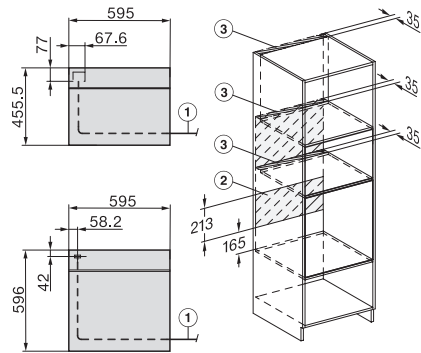

22 mm – glass, 23.3 mm – metal

H226x-1B/BP/E/EP//IP, H2760B/BP, H28x0B/BP, H7x6xB/BP/BPX, installation drawings

H226x-1B/BP/E/EP//IP, H2x6xB/BP, H7x6xB/BP/BPX, installation drawings

If the oven is to be installed under a hob, follow the instructions for installing the hob and the height of the hob.

DG2840, DG7x40, DGC7x4x, DG7x6x, DGC7x6x, DGD7635, DGM7x4x, DO7, H28B/BP, H7x4xB/BM/BP, H7x6xB/BP, installation drawing

1) 400 mm, 2) 360 mm, 3) 47 mm, 4) 24 mm, 5) 32.5 mm

H226x-1B/BP/E/EP//IP, H2760B/BP, H28x0B/BP, H7x40BM/BMX, H7x6xB/BP/BPX, installation drawings

H2760B/BP, H28x0B/BP, H7x6xB/BP/BPX, installation drawings

22 mm – glass, 23.3 mm – metal

H2xxx-1 B/BP/E//IP, H7xxx B/BP/BM/BMX, installation drawings

22 mm – glass, 23.3 mm – metal

H 7262 BP

Oven

with clear text display, food probe and pyrolytic cleaning

H2xxx-1 B/BP/E/I/IP, H7xxx B/BP/BM/BMX, installation drawings

22 mm – glass, 23,3 mm – metal