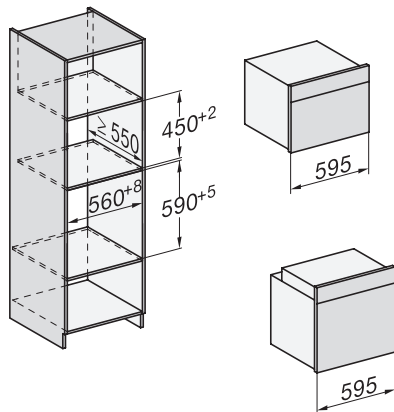

H226x-1B/BP/E/EP//IP, H2760B/BP, H28x0B/BP, H7x6xB/BP/BPX, installation drawings, GB, AUS

1) Netzanschlussleitung, L=1500 mm, 2) In diesem Bereich kein Anschluss, 3) Lüftungsausschnitt min. 150 cm²

H2760B/BP, H28x0B/BP, H7x6xB/BP/BPX, installation drawings

22 mm – glass, 23.3 mm – metal

H226x-1B/BP/E/EP//IP, H2760B/BP, H28x0B/BP, H7x6xB/BP/BPX, installation drawings

H226x-1B/BP/E/EP//IP, H2x6xB/BP, H7x6xB/BP/BPX, installation drawings

If the oven is to be installed under a hob, follow the instructions for installing the hob and the height of the hob.

DG2840, DG7x40, DGC7x4x, DG7x6x, DGC7x6x, DGD7635, DGM7x4x, DO7, H28B/BP, H7x4xB/BM/BP, H7x6xB/BP, installation drawing

1) 400 mm, 2) 360 mm, 3) 47 mm, 4) 24 mm, 5) 32.5 mm

H226x-1B/BP/E/EP//IP, H2760B/BP, H28x0B/BP, H7x40BM/BMX, H7x6xB/BP/BPX, installation drawings