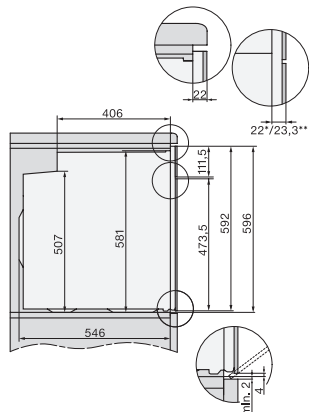

H226x-1B/BP/E/EP//IP, H2760B/BP, H28x0B/BP, H7x6xB/BP/BPX, installation drawings, GB, AUS

1) Netzanschlussleitung, L=1500 mm, 2) In diesem Bereich kein Anschluss, 3) Lüftungsausschnitt min. 150 cm²

H2760B/BP, H28x0B/BP, H7x6xB/BP/BPX, installation drawings

22 mm – glass, 23.3 mm – metal

H226x-1B/BP/E/EP//IP, H2760B/BP, H28x0B/BP, H7x6xB/BP/BPX, installation drawings

H226x-1B/BP/E/EP//IP, H2x6xB/BP, H7x6xB/BP/BPX, installation drawings

If the oven is to be installed under a hob, follow the instructions for installing the hob and the height of the hob.

DG2840, DG7x40, DGC7x4x, DG7x6x, DGC7x6x, DGD7635, DGM7x4x, DO7, H28B/BP, H7x4xB/BM/BP, H7x6xB/BP, installation drawing

1) 400 mm, 2) 360 mm, 3) 47 mm, 4) 24 mm, 5) 32.5 mm

H226x-1B/BP/E/EP//IP, H2760B/BP, H28x0B/BP, H7x40BM/BMX, H7x6xB/BP/BPX, installation drawings

H2xxx-1 B/BP/E/I/IP, H7xxx B/BP/BM/BMX, installation drawings

22 mm – glass, 23,3 mm – metal