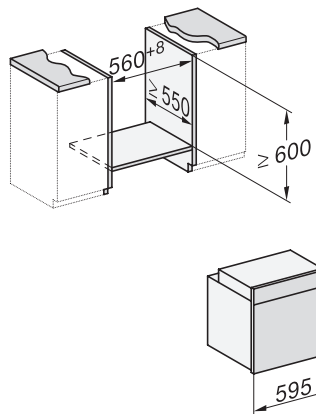

H 7262 BP

Oven

with clear text display, food probe and pyrolytic cleaning

H226x-1B/BP/E/EP//IP, H2760B/BP, H28x0B/BP, H7x6xB/BP/BPX installation drawings

1) Netzanschlussleitung, L=1500 mm, 2) In diesem Bereich kein Anschluss, 3) Lüftungsausschnitt min. 150 cm²

H226x-1B/BP/E/EP//IP, H2760B/BP, H28x0B/BP, H7x6xB/BP/BPX, installation drawings, GB, AUS

1) Netzanschlussleitung, L=1500 mm, 2) In diesem Bereich kein Anschluss, 3) Lüftungsausschnitt min. 150 cm²

H2760B/BP, H28x0B/BP, H7x6xB/BP/BPX, installation drawings

22 mm – glass, 23.3 mm – metal

H226x-1B/BP/E/EP//IP, H2760B/BP, H28x0B/BP, H7x6xB/BP/BPX, installation drawings

H226x-1B/BP/E/EP//IP, H2x6xB/BP, H7x6xB/BP/BPX, installation drawings

If the oven is to be installed under a hob, follow the instructions for installing the hob and the height of the hob.

DG2840, DG7x40, DGC7x4x, DG7x6x, DGC7x6x, DGD7635, DGM7x4x, DO7, H28B/BP, H7x4xB/BM/BP, H7x6xB/BP, installation drawing

1) 400 mm, 2) 360 mm, 3) 47 mm, 4) 24 mm, 5) 32.5 mm

H226x-1B/BP/E/EP//IP, H2760B/BP, H28x0B/BP, H7x40BM/BMX, H7x6xB/BP/BPX, installation drawings