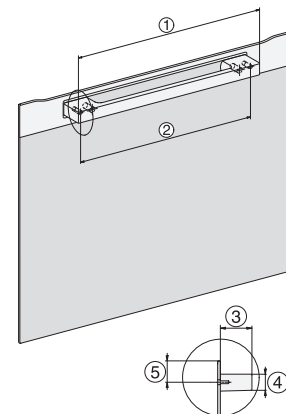

H226x-1B/BP/E/EP//IP, H2760B/BP, H28x0B/BP, H7x6xB/BP/BPX, installation drawings, GB, AUS

1) Netzanschlussleitung, L=1500 mm, 2) In diesem Bereich kein Anschluss, 3) Lüftungsausschnitt min. 150 cm²

H2760B/BP, H28x0B/BP, H7x6xB/BP/BPX, installation drawings

22 mm – glass, 23.3 mm – metal

H226x-1B/BP/E/EP//IP, H2760B/BP, H28x0B/BP, H7x6xB/BP/BPX, installation drawings

H226x-1B/BP/E/EP//IP, H2x6xB/BP, H7x6xB/BP/BPX, installation drawings

If the oven is to be installed under a hob, follow the instructions for installing the hob and the height of the hob.

DG2840, DG7x40, DGC7x4x, DG7x6x, DGC7x6x, DGD7635, DGM7x4x, DO7, H28B/BP, H7x4xB/BM/BP, H7x6xB/BP, installation drawing

1) 400 mm, 2) 360 mm, 3) 47 mm, 4) 24 mm, 5) 32.5 mm

H226x-1B/BP/E/EP//IP, H2760B/BP, H28x0B/BP, H7x40BM/BMX, H7x6xB/BP/BPX, installation drawings

H2xxx-1 B/BP/E/I/IP, H7xxx B/BP/BM/BMX, installation drawings

22 mm – glass, 23,3 mm – metal