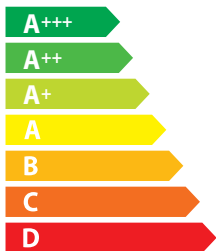

ENERGY

FISHER & PAYKEL HC60BCXB4

A

34
kWh/annum

ABCDEFG

ABC**D**EFG

ABC**D**EFG

67 dB