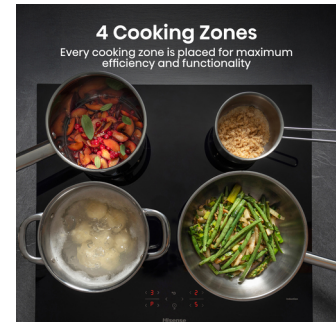

Hisense HI6401BSC hob Black Built-in 59.5 cm Zone induction hob 4 zone(s)

Brand : Hisense

Product code: HI6401BSC

Product name : HI6401BSC

Hisense HI6401BSC 60cm Electric Induction Hob - Black

Hisense HI6401BSC. Product colour: Black, Appliance placement: Built-in, Hob width size: 59.5 cm.

Control type: Touch, Control position: Front, Display type: LED. Connected load (electric): 7200 W, AC input voltage: 220-240 V, AC input frequency: 50-60 Hz. Hisense technologies (cooking): Child lock, Easy Clean, Rapid boil, Residual Heat Indicators, Super Zone, Touch Control. Width: 595 mm, Depth: 520 mm, Height: 54 mm

Design		Brand-specific features	
Warming zone shape	Round	Hisense technologies (cooking)	Child lock, Easy Clean, Rapid boil, Residual Heat Indicators, Super Zone, Touch Control
Flexible cooking zone	✗		
Product colour *	Black	Weight & dimensions	
Appliance placement *	Built-in	Width	595 mm
Hob width size *	59.5 cm	Depth	520 mm
Hob type *	Zone induction hob	Height	54 mm
Top surface type *	Glass-ceramic	Weight	7.8 kg
Number of cooking zones *	4 zone(s)	Installation compartment width	56 cm
Finish type	Gloss	Installation compartment depth (min)	49 cm
Frame type	Frameless	Installation compartment depth (max)	49.2 cm
Performance		Installation compartment height	7 cm
Boost function	✓	Packaging data	
Number of boosters	4	Package width	640 mm
Number of power levels	9	Package depth	575 mm
Pan detection	✓	Package height	160 mm
Bridge function	✗	Package weight	8.3 kg
		Logistics data	
		Country of origin	Slovenia