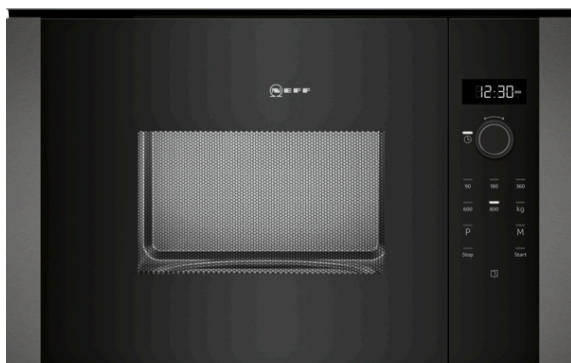

N 50, Built-in microwave oven, Graphite-Grey
HLAWD23G0B

COOKING PASSION SINCE 1877

A must for any household - a built-in microwave designed to coordinate with N50 ovens

- ✓ Microwave - high wattage and low effort for quick meals
- ✓ Side-opening hinged door - A smart twist for the elevated installation.
- ✓ LED-Display - simple, straightforward for clear reading
- ✓ Control Dials & One-Touch Buttons – select the right programme using your intuition
- ✓ Automatic programmes - Your kitchen helper with just the right default settings.

Features

Technical Data

Type of micro-wave oven : MW only
Type of control : Electronic
Color / Material Front : Graphite
Dimensions : 382 x 594 x 317 mm
Cavity dimensions : 201.0 x 308.0 x 282.0 mm
Net weight : 15.9 kg
Gross weight : 18.2 kg
EAN code : 4242004262305
Maximum micro-wave power : 800 W
Connection rating : 1270 W
Fuse protection : true A
Voltage : 230-240 V
Frequency : 50 Hz
Plug type : GB plug
Cavity dimensions : 201.0 x 308.0 x 282.0 mm
Included accessories : 1 x Turntable

4 242004 262305

Features

Design

- Graphite-Grey Edition
- LED display, white
- Electronic clock timer
- Elongated designed dials, Retractable control dials, Touch control, round, Start button
- Touch key operation
- User-friendly electronics: extremely easy and comfortable operation
- Left hinged door
- Cavity inner surface: stainless steel

Features

- 90-180-360-600-800 Watts and the following options 180 W, 360 W, 600 W, 800 W, 90 W
- Cavity volume: 20 l
- LED light
- 25.5 cm Glass turntable
- Open Button, electronic
- Automatic safety switch off
Door contact switch
- Cooling fan