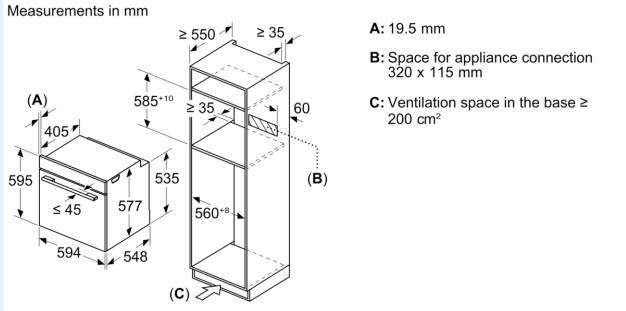

Additional functions: Microwave combination oven
 Control panel: Electronic
 Dimensions: 595x594x548 mm
 Cavity dimensions: 357.0 x 480 x 392.0 mm
 Length electrical supply cord: 120.0 cm
 Weight: 43.3 kg
 Gross weight: 46.4 kg
 EAN code: 4242003902219
 Maximum micro-wave power: 800 W
 Connection Rating: 3600 W
 Fuse protection: 16 A
 Nominal power: 220-240 V
 Frequency: 50; 60 Hz
 Plug type: no plug (electrical connection by electrician)
 Included accessories: 2 x combination grid, 1 x universal pan

Technical information

- 120 cm Cable length
- Nominal voltage: 220 - 240 V
- Total connected load electric: 3.6 KW

Performance/technical information

- Appliance dimension (hxwx): 595 mm x 594 mm x 548 mm
- Niche dimension (hxwx): 585 mm - 595 mm x 560 mm - 568 mm x 550 mm
- Please refer to the dimensions provided in the installation manual

**iQ700, Built-in oven with microwave function, 60 x 60 cm, Black
HM776G1B1B**

**Installing two appliances on top of each other
Air exchange**

A: Air inlet $\geq 200 \text{ cm}^2$

measurements in mm

If the appliance will be installed underneath a hob, the following worktop thicknesses (including substructure if necessary) must be taken into account.