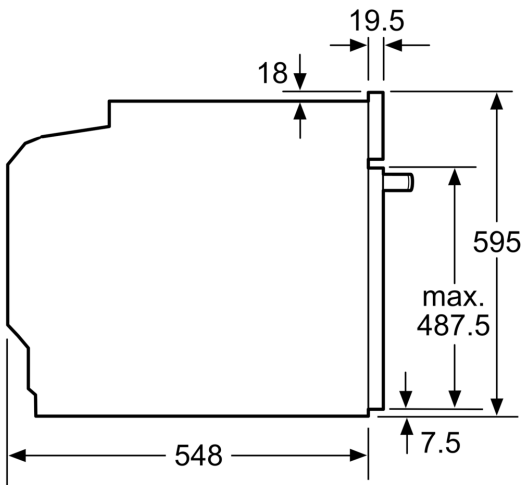

Additional functions: Microwave combination oven
 Control panel: Electronic
 Dimensions: 595x594x548 mm
 Cavity dimensions: 357.0 x 480 x 392.0 mm
 Length electrical supply cord: 120.0 cm
 Weight: 43.3 kg
 Gross weight: 46.4 kg
 EAN code: 4242003902219
 Maximum micro-wave power: 800 W
 Connection Rating: 3600 W
 Fuse protection: 16 A
 Nominal power: 220-240 V
 Frequency: 50; 60 Hz
 Plug type: no plug (electrical connection by electrician)
 Included accessories: 2 x combination grid, 1 x universal pan

Technical information

- 120 cm Cable length
- Nominal voltage: 220 - 240 V
- Total connected load electric: 3.6 KW

Performance/technical information

- Appliance dimension (hxwx): 595 mm x 594 mm x 548 mm
- Niche dimension (hxwx): 585 mm - 595 mm x 560 mm - 568 mm x 550 mm
- Please refer to the dimensions provided in the installation manual

**iQ700, Built-in oven with microwave function, 60 x 60 cm, Black
HM776G1B1B**

**Installing two appliances on top of each other
Air exchange**

A: Air inlet $\geq 200 \text{ cm}^2$

measurements in mm

If the appliance will be installed underneath a hob, the following worktop thicknesses (including substructure if necessary) must be taken into account.

| Hob type | min. worktop thickness | |
|----------------------------|------------------------|-------|
| | fitted | flush |
| Induction hob | 37 mm | 38 mm |
| Full surface Induction hob | 47 mm | 48 mm |
| Gas hob | 30 mm | 38 mm |
| Electric hob | 27 mm | 30 mm |