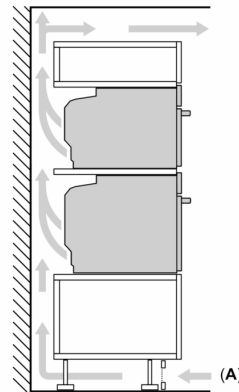

Accessories

- 2 x combination grid, 1 x universal pan

Features

- Maximum door temperature 30 °C
- Electronic door lock
- Control panel lock Automatic safety switch off Residual heat indicator Start button Door contact switch

Technical information

- 120 cm Cable length
- Nominal voltage: 220 - 240 V
- Total connected load electric: 3.6 KW

Performance/technical information

- Appliance dimension (hxwx): 595 mm x 594 mm x 548 mm
- Niche dimension (hxwx): 585 mm - 595 mm x 560 mm - 568 mm x 550 mm
- Please refer to the dimensions provided in the installation manual

**iQ700, Built-in oven with microwave function, 60 x 60 cm, Black
HM776G1B1B**

**Installing two appliances on top of each other
Air exchange**

A: Air inlet $\geq 200 \text{ cm}^2$

measurements in mm

If the appliance will be installed underneath a hob, the following worktop thicknesses (including substructure if necessary) must be taken into account.

| Hob type | min. worktop thickness | |
|----------------------------|------------------------|-------|
| | fitted | flush |
| Induction hob | 37 mm | 38 mm |
| Full surface Induction hob | 47 mm | 48 mm |
| Gas hob | 30 mm | 38 mm |
| Electric hob | 27 mm | 30 mm |