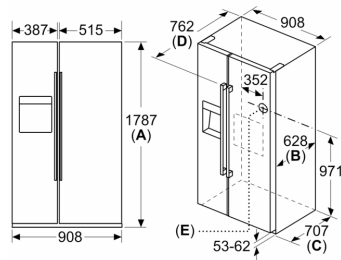

Key features - Fridge section

- 4 height adjustable feet
- Climate Class: SN-T
- Connection Length (water supply):300 cm
- Length of power cord:170 cm

Dimension and installation

- Dimensions: 178.7 cm H x 90.8 cm W x 70.7 cm D
- 220 - 240 V

Design features

Dimension and installation

Additional features

**Series 6, American side by side,
178.7 x 90.8 cm, Brushed steel
anti-fingerprint
KAD93AIERG**

Measurements in mm

measurements in mm

Specifications	
A	Front is adjustable from 1783 to 1792
B	Cabinet depth
C	Depth incl. door, without handle
D	Depth incl. door, with handle
E	Water connection to the appliance

Measurements in mm

A	a	b
≤ 600	50	50
600 < A ≤ 650	50	50
650 < A ≤ 700	53	96
> 700	277	418

A: Kitchen cabinet or worktop depth

B: Wall
Drawers can be pulled out with door open to 90°

Drawers can be taken out with door completely opened