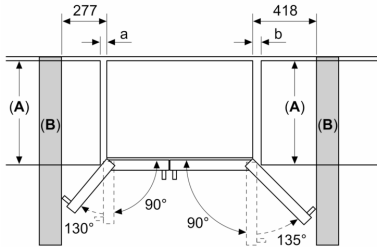

Key features - Fridge section

- 4 height adjustable feet
- Climate Class: SN-T
- Connection Length (water supply):300 cm
- Length of power cord:170 cm

Dimension and installation

- Dimensions: 178.7 cm H x 90.8 cm W x 70.7 cm D
- 220 - 240 V

Design features

Dimension and installation

Additional features

**Series 6, American side by side,
178.7 x 90.8 cm, Brushed steel
anti-fingerprint
KAD93AIERG**

Measurements in mm

measurements in mm

Specifications	
A	Front is adjustable from 1783 to 1792
B	Cabinet depth
C	Depth incl. door, without handle
D	Depth incl. door, with handle
E	Water connection to the appliance

Measurements in mm

A	a	b
≤ 600	50	50
600 < A ≤ 650	50	50
650 < A ≤ 700	53	96
> 700	277	418

A: Kitchen cabinet or worktop depth

B: Wall
Drawers can be pulled out with door open to 90°

Drawers can be taken out with door completely opened