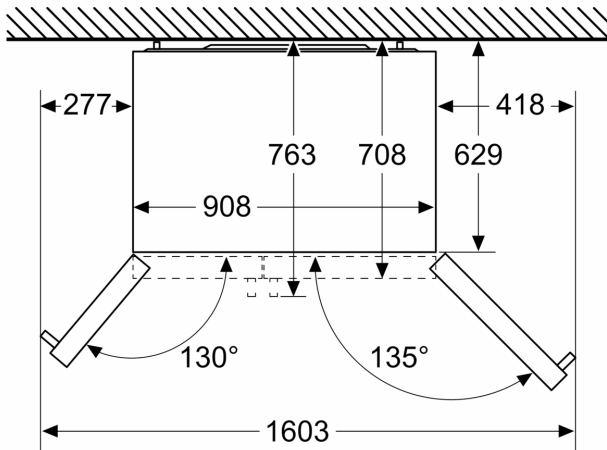

Key features - Fridge section

- 4 height adjustable feet
- Climate Class: SN-T
- Connection Length (water supply):300 cm
- Length of power cord:170 cm

Dimension and installation

- Dimensions: 178.7 cm H x 90.8 cm W x 70.7 cm D
- 220 - 240 V

Key features - Freezer section

- 1 x connection hose, 3 x egg tray

Included accessories

Country Specific Options

- Based on the results of the standard 24-hour test. Actual consumption depends on usage/position of the appliance.

Design features

Dimension and installation

Additional features

**Series 6, American side by side,
178.7 x 90.8 cm, Brushed steel
anti-fingerprint
KAD93AIERG**

Measurements in mm

measurements in mm

Specifications	
A	Front is adjustable from 1783 to 1792
B	Cabinet depth
C	Depth incl. door, without handle
D	Depth incl. door, with handle
E	Water connection to the appliance

Measurements in mm

A	a	b
≤ 600	50	50
600 < A ≤ 650	50	50
650 < A ≤ 700	53	96
> 700	277	418

A: Kitchen cabinet or worktop depth

B: Wall
Drawers can be pulled out with door open to 90°

Drawers can be taken out with door completely opened